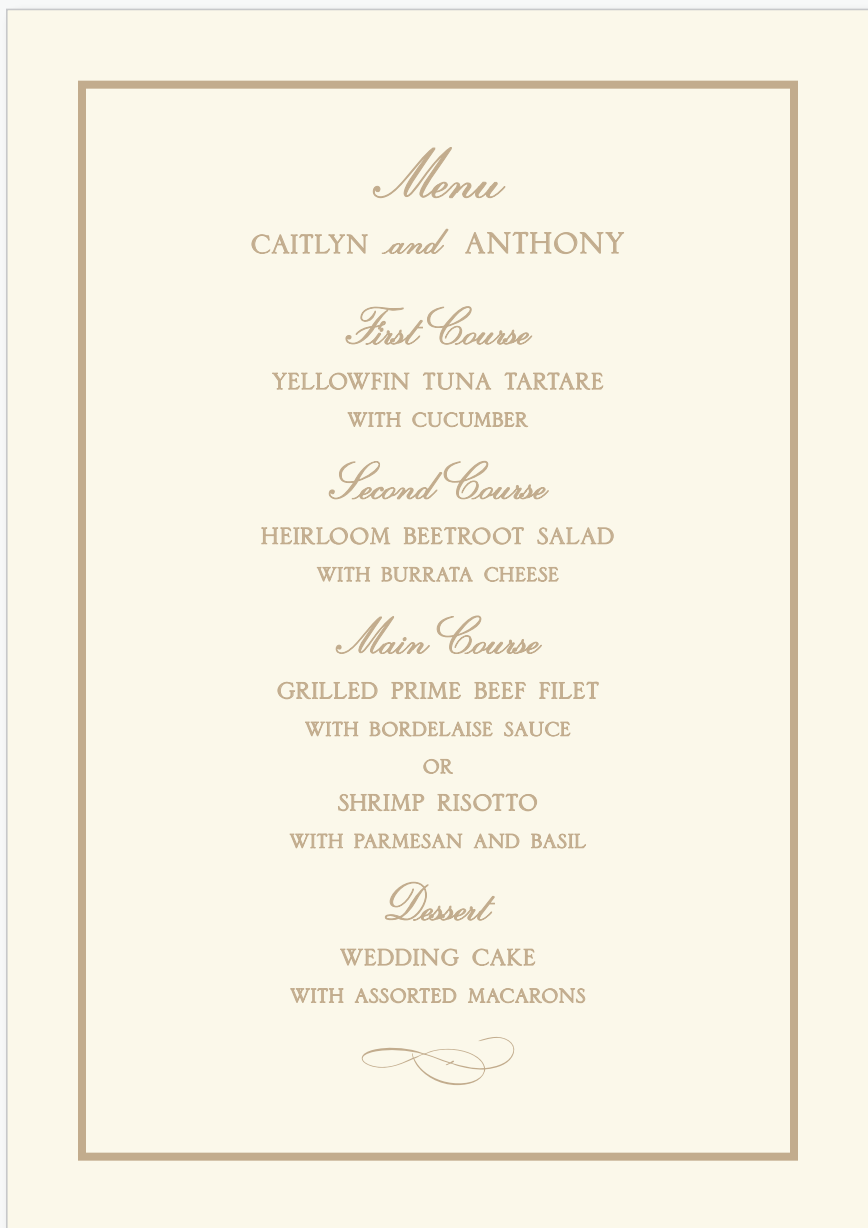

C DEBOSSSED PANEL RECEPTION CARD

PAPER CODE	DESCRIPTION
95-WAC011406	Debossed Panel Card

DESIGN ELEMENTS

Typestyles	LET520 (block, shown all small caps with letter spacing added) LET712 (script)
Design	H-002C (Swash Adornment)
Ink Color	Navy
Process	Engraved

D ECRU MENU CARD

PAPER CODE	DESCRIPTION
95-WAC03006	Ecrú Card

DESIGN ELEMENTS

Typestyles	LET712 (script) LET520 (block, shown all small caps with letter spacing added)
Design	H-002C (Swash Adornment)
Border Frame	D-312
Ink Color	Gold
Process	Engraved

E DEBOSSSED PANEL NOTE

PAPER CODE	DESCRIPTION
95-WAN011406	Debossed Panel Note
95-WAE016	Ecrú Envelope

DESIGN ELEMENTS

Monogram	MON206A
Ink Color	Gold
Process	Engraved
Lining	LIN443E Metallic Gold (additional - price group E)