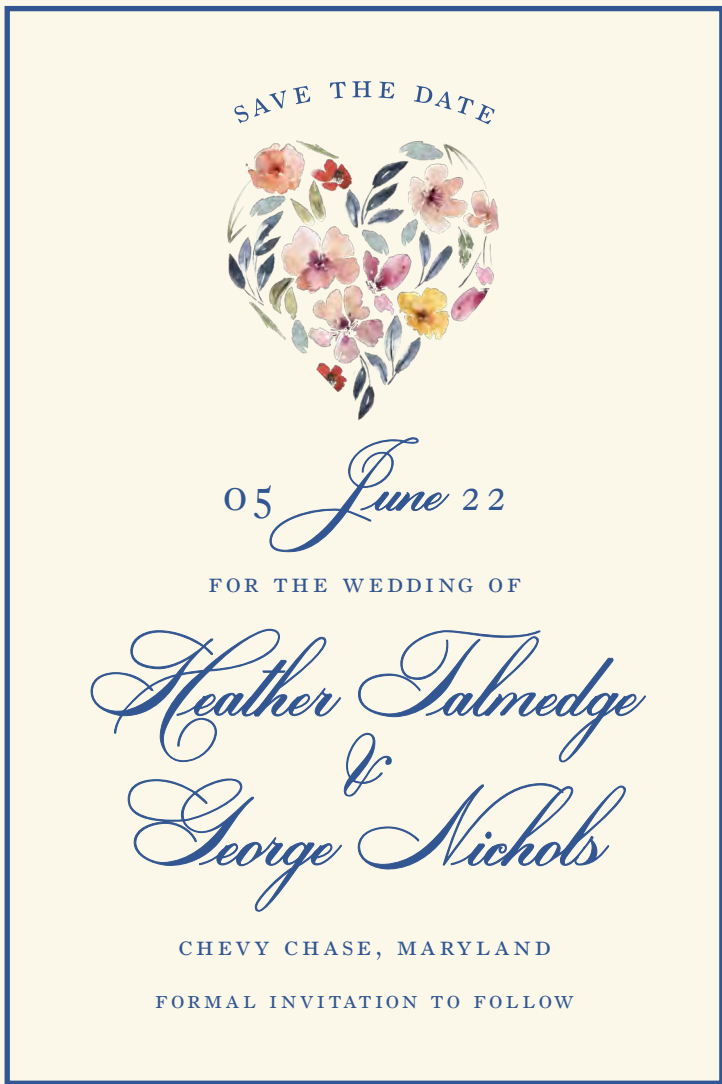

C WATERCOLOR FLORAL SAVE THE DATE CARD

PAPER CODE	DESCRIPTION
95-WAC03336D	Watercolor Floral Card
95-WAE036	Ecru Envelope (not shown)

DESIGN ELEMENTS

Typstyles	T-315 (block, shown all small caps) LET714 (script)
Text Motif	H-1539A ("Save the Date")
Border Frame	D-311
Ink Color	Regent Blue
Process	Thermography

E ECRU NOTE

PAPER CODE	DESCRIPTION
95-WAN01006	Ecru Note
95-WAE016	Ecru Envelope

DESIGN ELEMENTS

Typestyle	LET714
Ink Color	Gold
Process	Thermography
Lining	LIN444J Florentine Garden (additional - price group J)