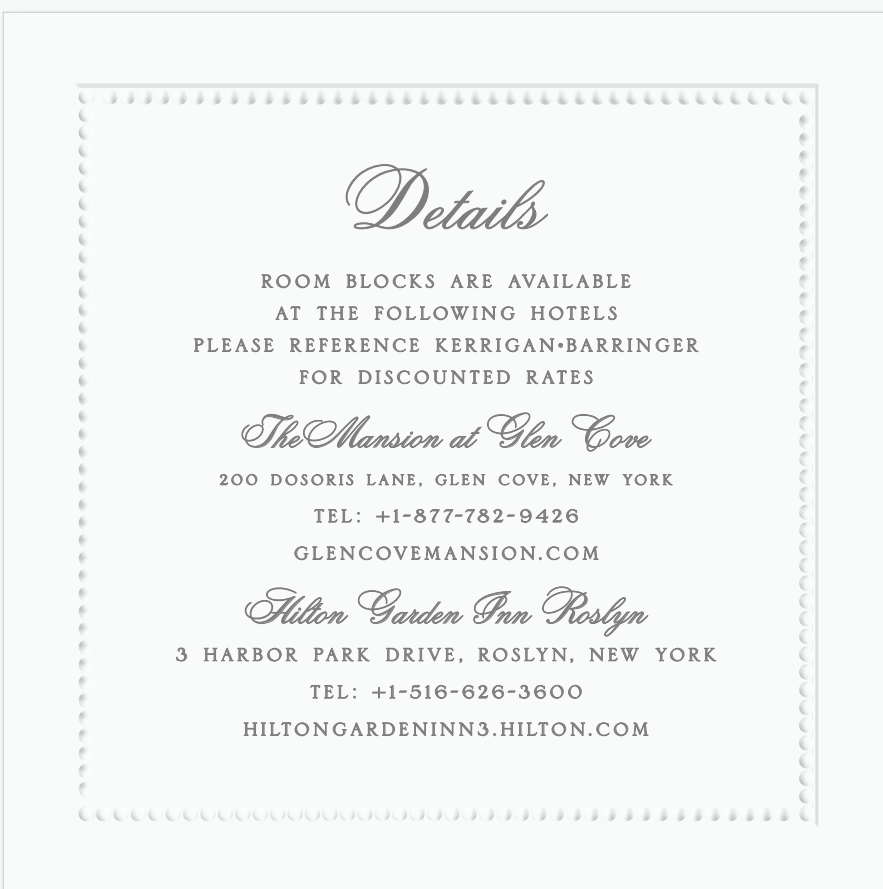

**D WHITE EMBOSSED BEADED BORDER
SMALL SQUARE DETAILS CARD**

PAPER CODE	DESCRIPTION
95-WAC111301	White Embossed Beaded Border Small Square Card
95-WAE111	White Small Square Envelope (not shown)

DESIGN ELEMENTS	
Typestyles	LET706 (script) LET520 (block, shown all small caps with letter spacing added)
Ink Color	Pewter
Process	Thermography

Square items require additional postage.