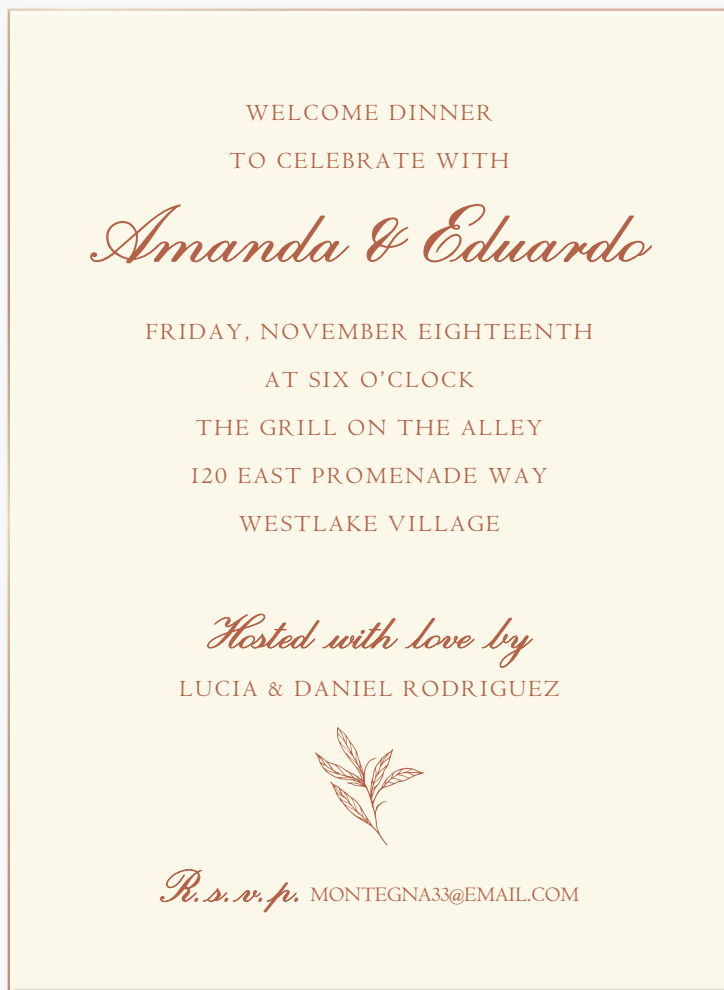

B ECRU PREMIUM WEIGHT REHEARSAL DINNER CARD

PAPER CODE	DESCRIPTION
95-WAC01406	Ecrú Premium Weight Card

DESIGN ELEMENTS

Typestyles	T-873 (block, shown all upper case with letter spacing added) LET716 (script)
Design	H-1617A (Vertical Laurel Sprig)
Edge Treatment	Standard Bevel
Edge Color	Polished Copper Ink
Ink Color	Polished Copper
Process	Engraved

Premium Weight paper is suitable for embossing, foil stamping, engraving and letterpress printing only.

Please see Ordering Information and Price Booklet regarding edge treatments and edge colors.