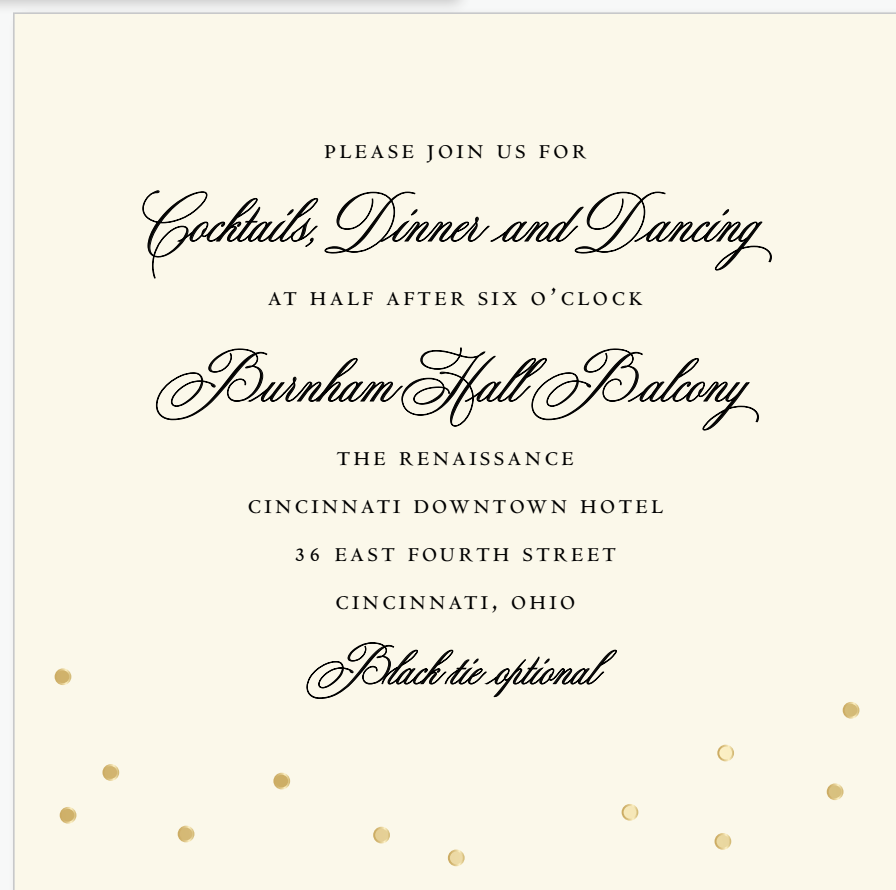

DESIGN ELEMENTS

Typestyles	LET506S (block) LET728 (script)
Ink Color	Black
Process	Thermography