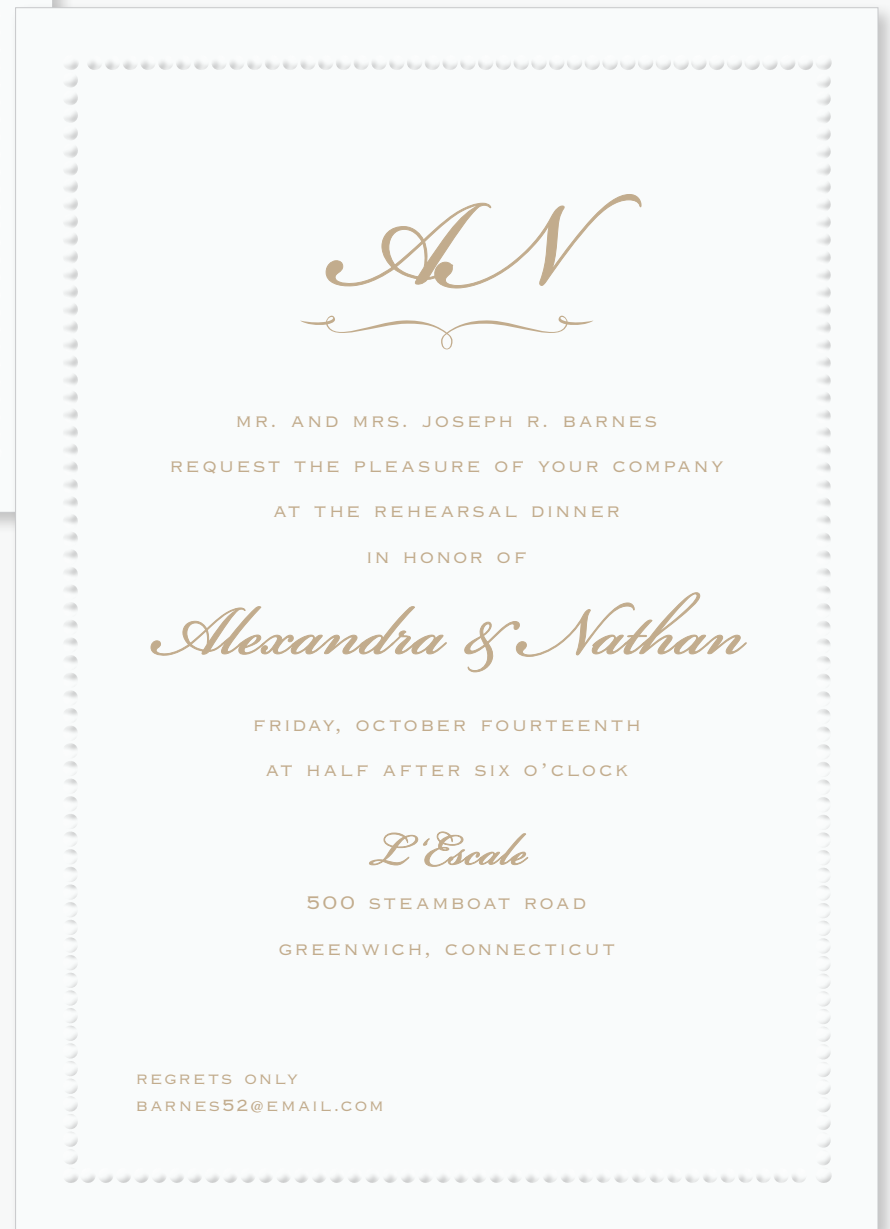

C

E

D

F

GRACE SUITE

PAPER CODE	DESCRIPTION
95-WAC031301	White Embossed Beaded Border Save the Date Card
95-WAC011301	White Embossed Beaded Border Reception Card
95-WAC031301	White Embossed Beaded Border Rehearsal Dinner Card
95-WAE031	White Envelope (not shown)
95-WAN011301	White Embossed Beaded Border Note
95-WAE011	White Envelope (not shown)

DESIGN ELEMENTS

Typestyles	LET704 (script) T-880 (block, shown all small caps)
Designs	H-1068B (Swash, on Save the Date & Note) H-1068C (Swash, on Rehearsal Dinner)
Ink Color	Gold
Process	Thermography