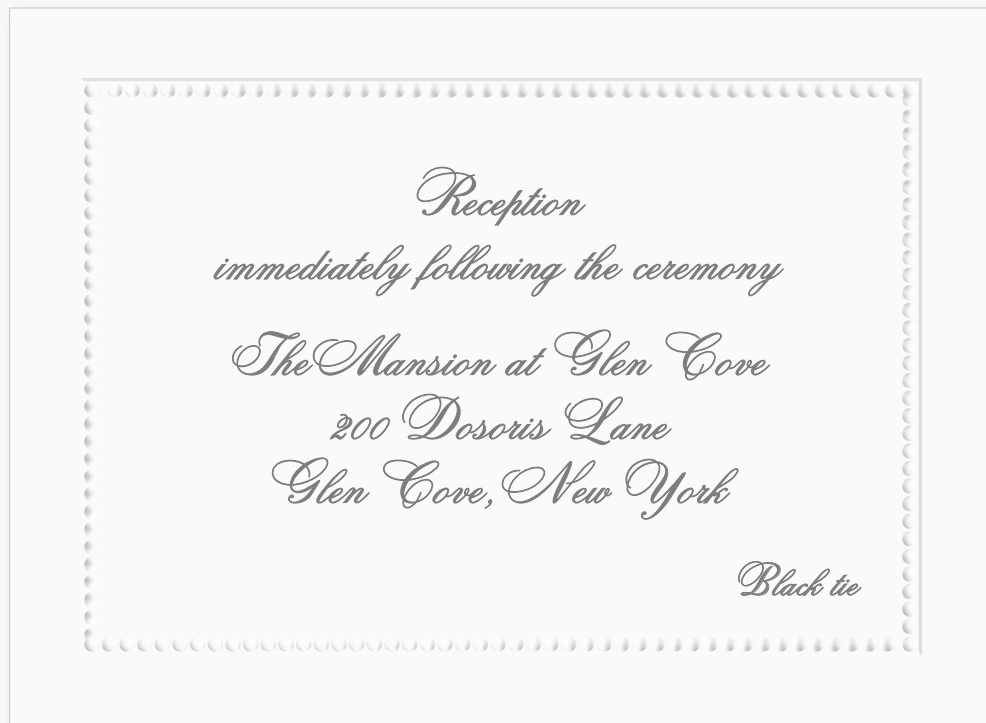

**B WHITE EMBOSSED BEADED BORDER
RECEPTION CARD**

PAPER CODE	DESCRIPTION
95-WAC011301	White Embossed Beaded Border Card

DESIGN ELEMENTS	
Typestyle	LET706
Ink Color	Pewter
Process	Thermography

**C WHITE EMBOSSED BEADED BORDER
REPLY CARD**

PAPER CODE	DESCRIPTION
95-WAC011301	White Embossed Beaded Border Card
95-WAE011	White Envelope (not shown)

DESIGN ELEMENTS	
Typestyle	LET706
Ink Color	Pewter
Process	Thermography