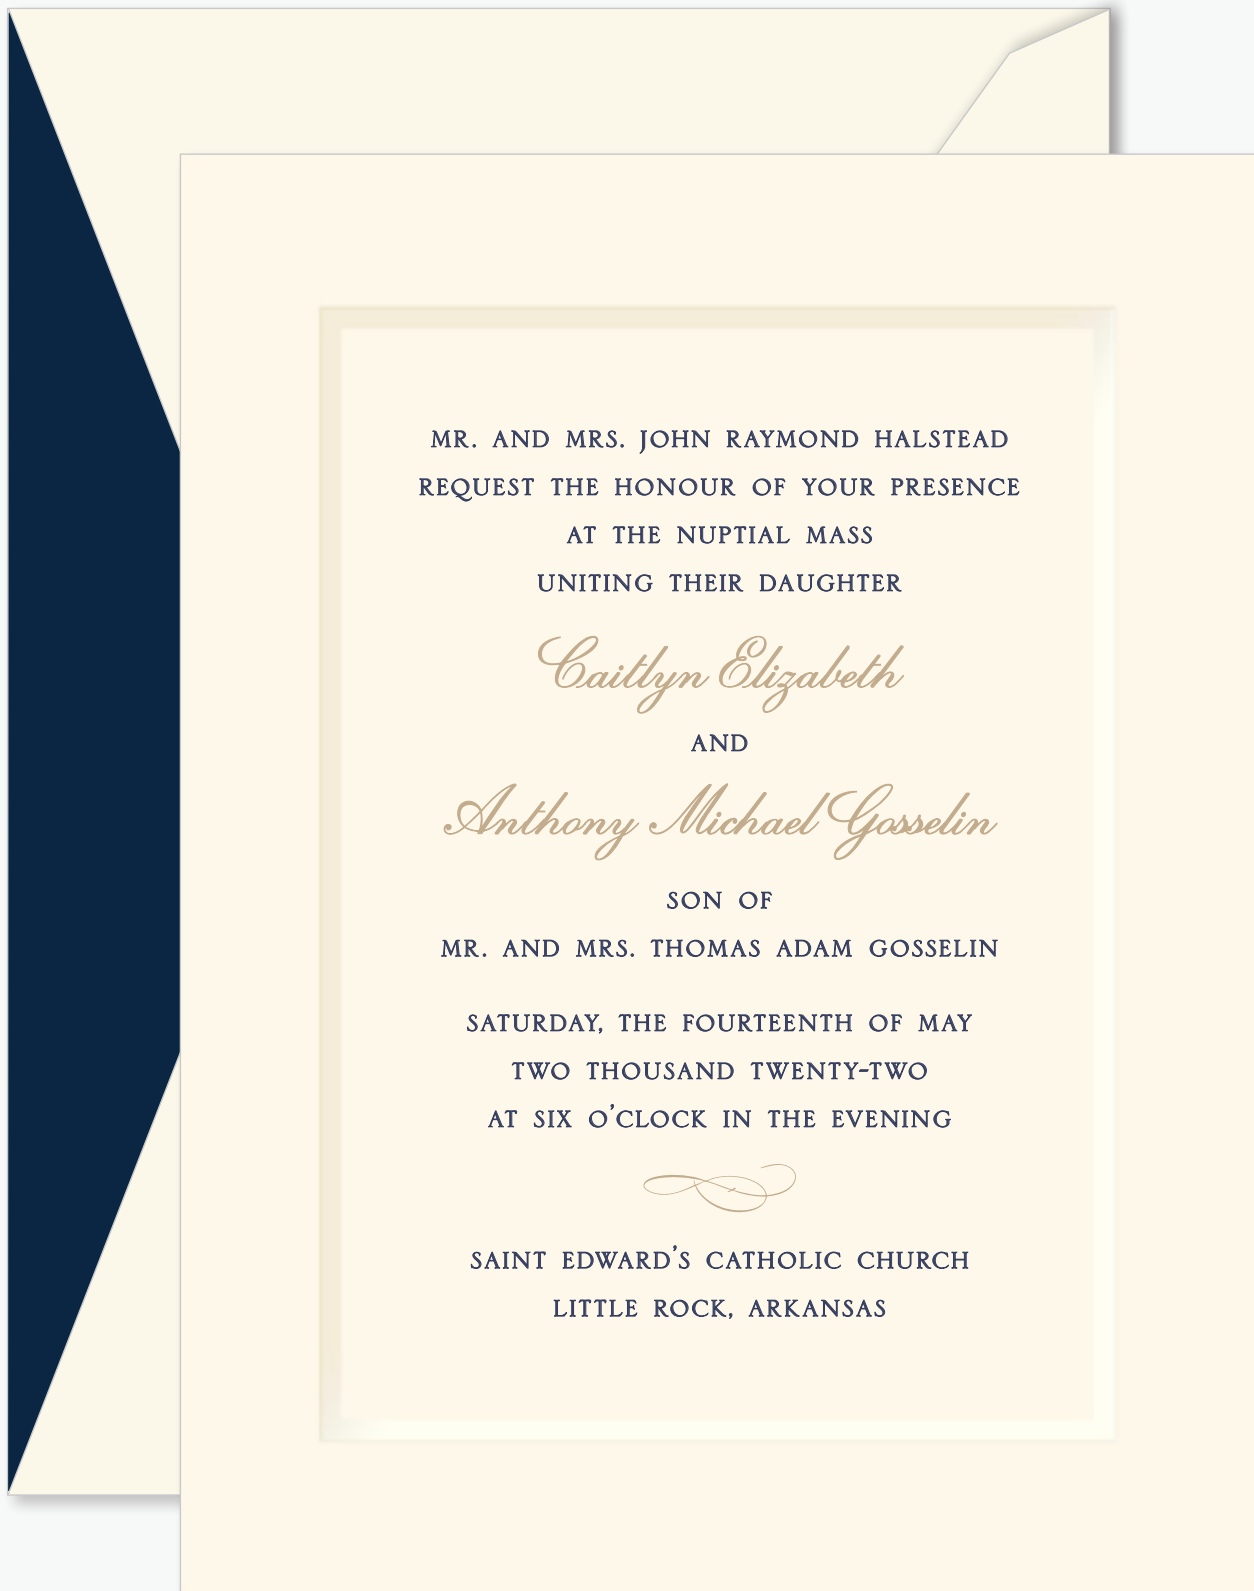

A DEBOSSSED PANEL INVITATION

PAPER CODE	DESCRIPTION
95-WAC071406	Debossed Panel Card
95-WAE076	Ecru Single Envelope
95-WAE0726	Ecru Inner Envelope (ungummed)
95-WAE0736	Ecru Outer Envelope

DESIGN ELEMENTS

Typestyles	LET520 (block, shown all small caps with letter spacing added) LET712 (script)
Design	H-002C (Swash Adornment)
Ink Colors	Navy, Gold
Process	Engraved
Lining	LIN131A Navy (additional - price group A)

There is an additional charge for multiple-color printing.

MR. AND MRS. JOHN RAYMOND HALSTEAD
REQUEST THE HONOUR OF YOUR PRESENCE
AT THE NUPTIAL MASS
UNITING THEIR DAUGHTER

Caitlyn Elizabeth

AND

Anthony Michael Gosselin

SON OF

MR. AND MRS. THOMAS ADAM GOSSELIN

SATURDAY, THE FOURTEENTH OF MAY
TWO THOUSAND TWENTY-TWO
AT SIX O'CLOCK IN THE EVENING

SAINT EDWARD'S CATHOLIC CHURCH
LITTLE ROCK, ARKANSAS

B DEBOSSSED PANEL REPLY CARD

PAPER CODE	DESCRIPTION
95-WAC011406	Debossed Panel Card
95-WAE016	Ecru Envelope (not shown)

DESIGN ELEMENTS

Typestyles	LET520 (block, shown all small caps with letter spacing added) LET712 (script)
Design	H-002C (Swash Adornment)
Ink Color	Navy
Process	Engraved