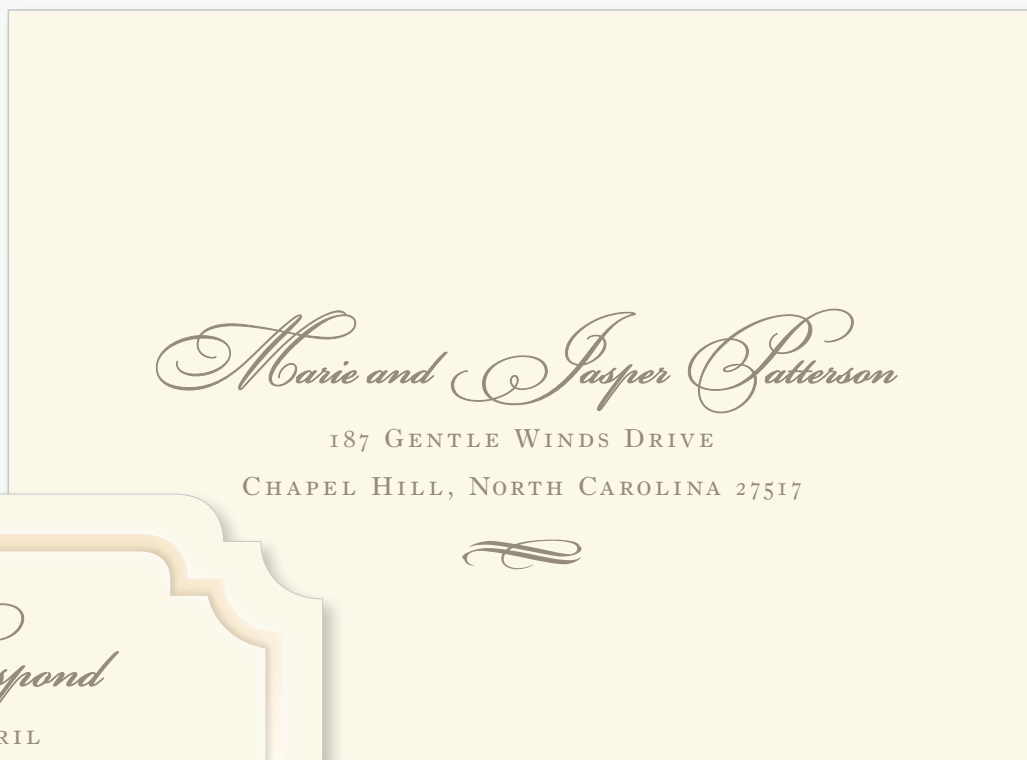

C DECORATIVE CORNERS REPLY CARD

PAPER CODE	DESCRIPTION
95-WAC01326	Decorative Corners Card
95-WAE016	Ecru Envelope

DESIGN ELEMENTS

Typestyles	LET704W (script) T-315 (block)
Design	D-183 (Looped Swash)
Ink Color	Mushroom
Process	Thermography