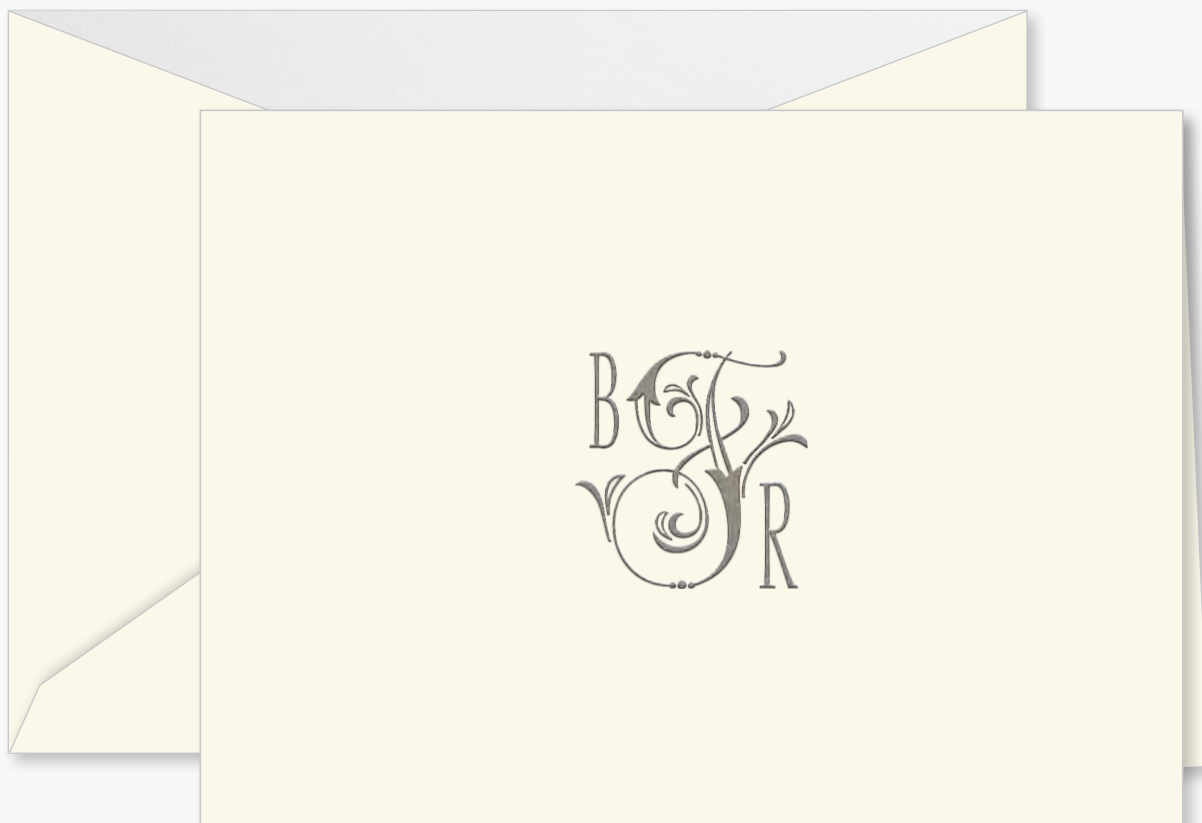

F ECRU NOTE

PAPER CODE DESCRIPTION
WAN01006 Ecrú Note
WAE016 Ecrú Envelope

DESIGN ELEMENTS

Monogram MON307B
Ink Color Mushroom
Process Engraved
Lining LIN277B Pearl Shimmer (additional - price group B)