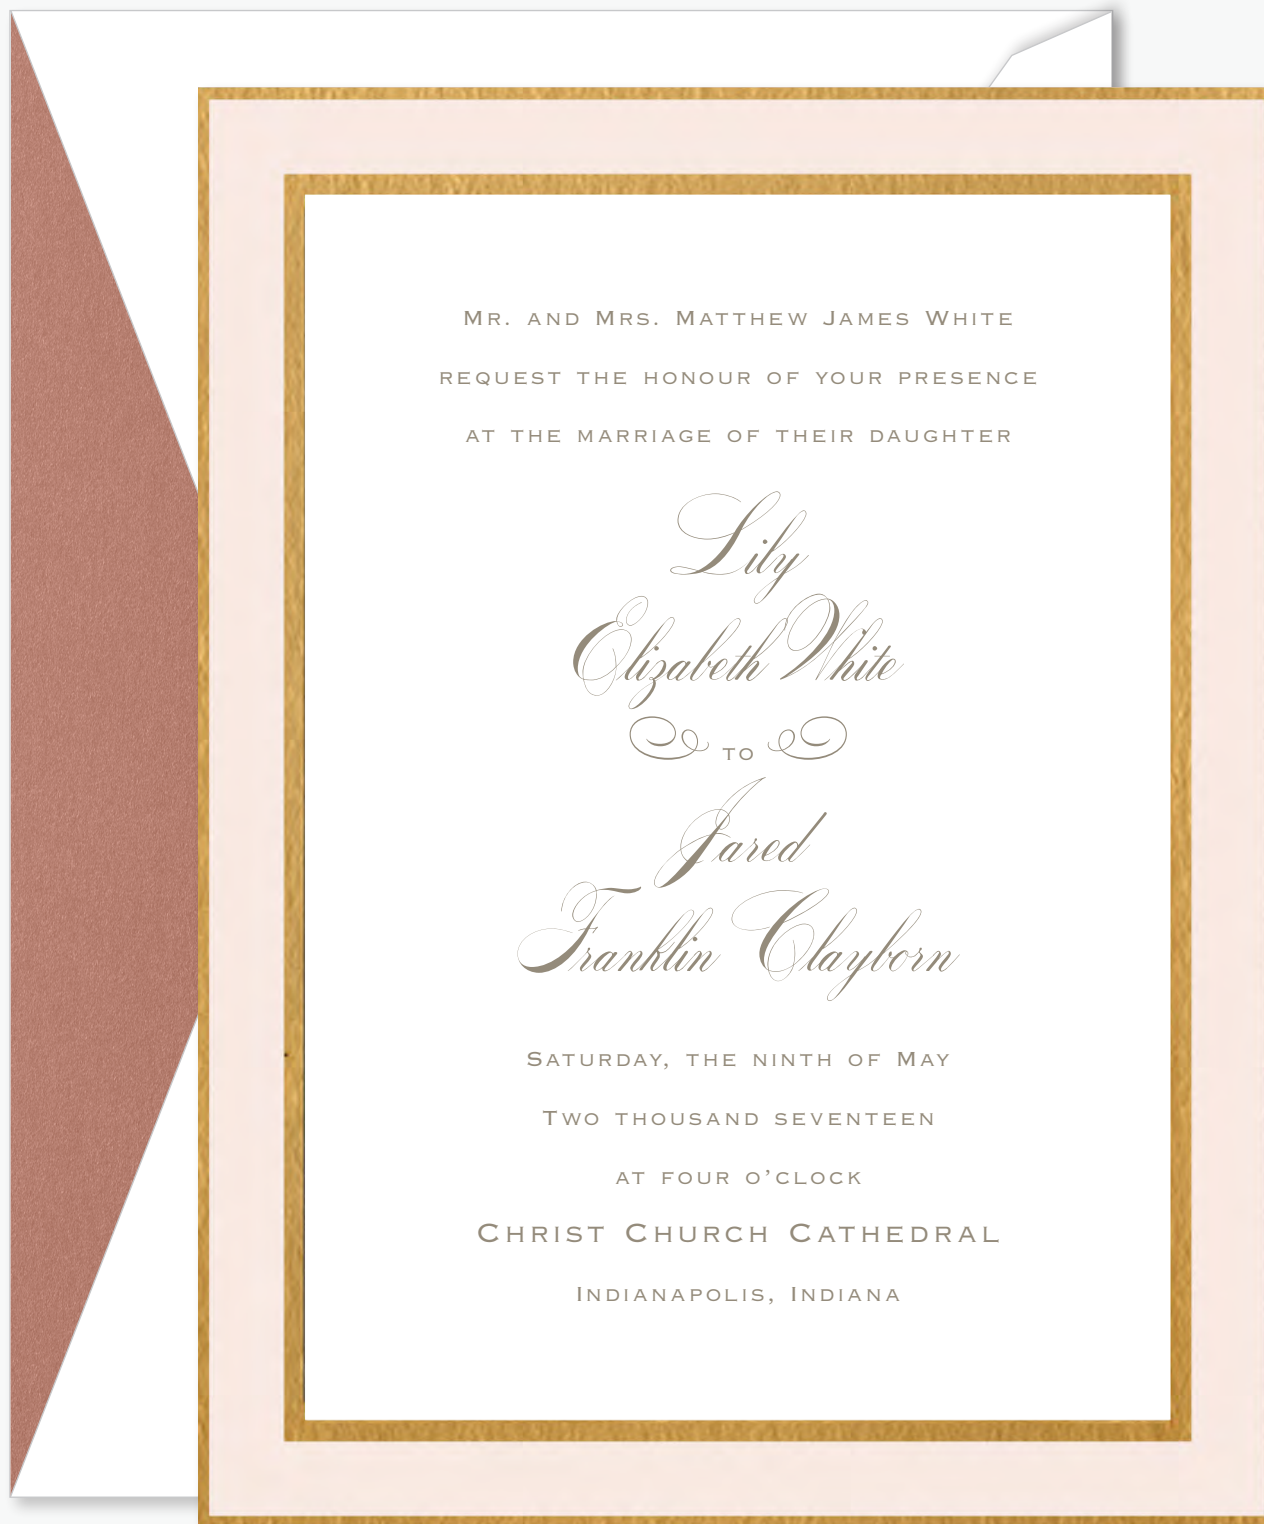

G FOIL STAMPED SOFT PINK FIRST KISS DIGITAL INVITATION

PAPER CODE	DESCRIPTION
WAC07241DSPK	Foil Stamped Soft Pink First Kiss Digital Card
WAE071	White Single Envelope
WAE0721	White Inside Envelope (ungummed, not shown)
WAE0731	White Outer Envelope (not shown)

DESIGN ELEMENTS

Typestyles	COPPERPLATE GOTHIC 32 (block) BANK GORDON (script)
Motifs	H-988 (Swirl Kiss Left), H-989 (Swirl Kiss Right)
Ink Color	Mushroom
Process	Digitally Printed Only
Lining	LIN792A Rose Gold (additional - price group A)

The border design on this card remains fixed as shown.