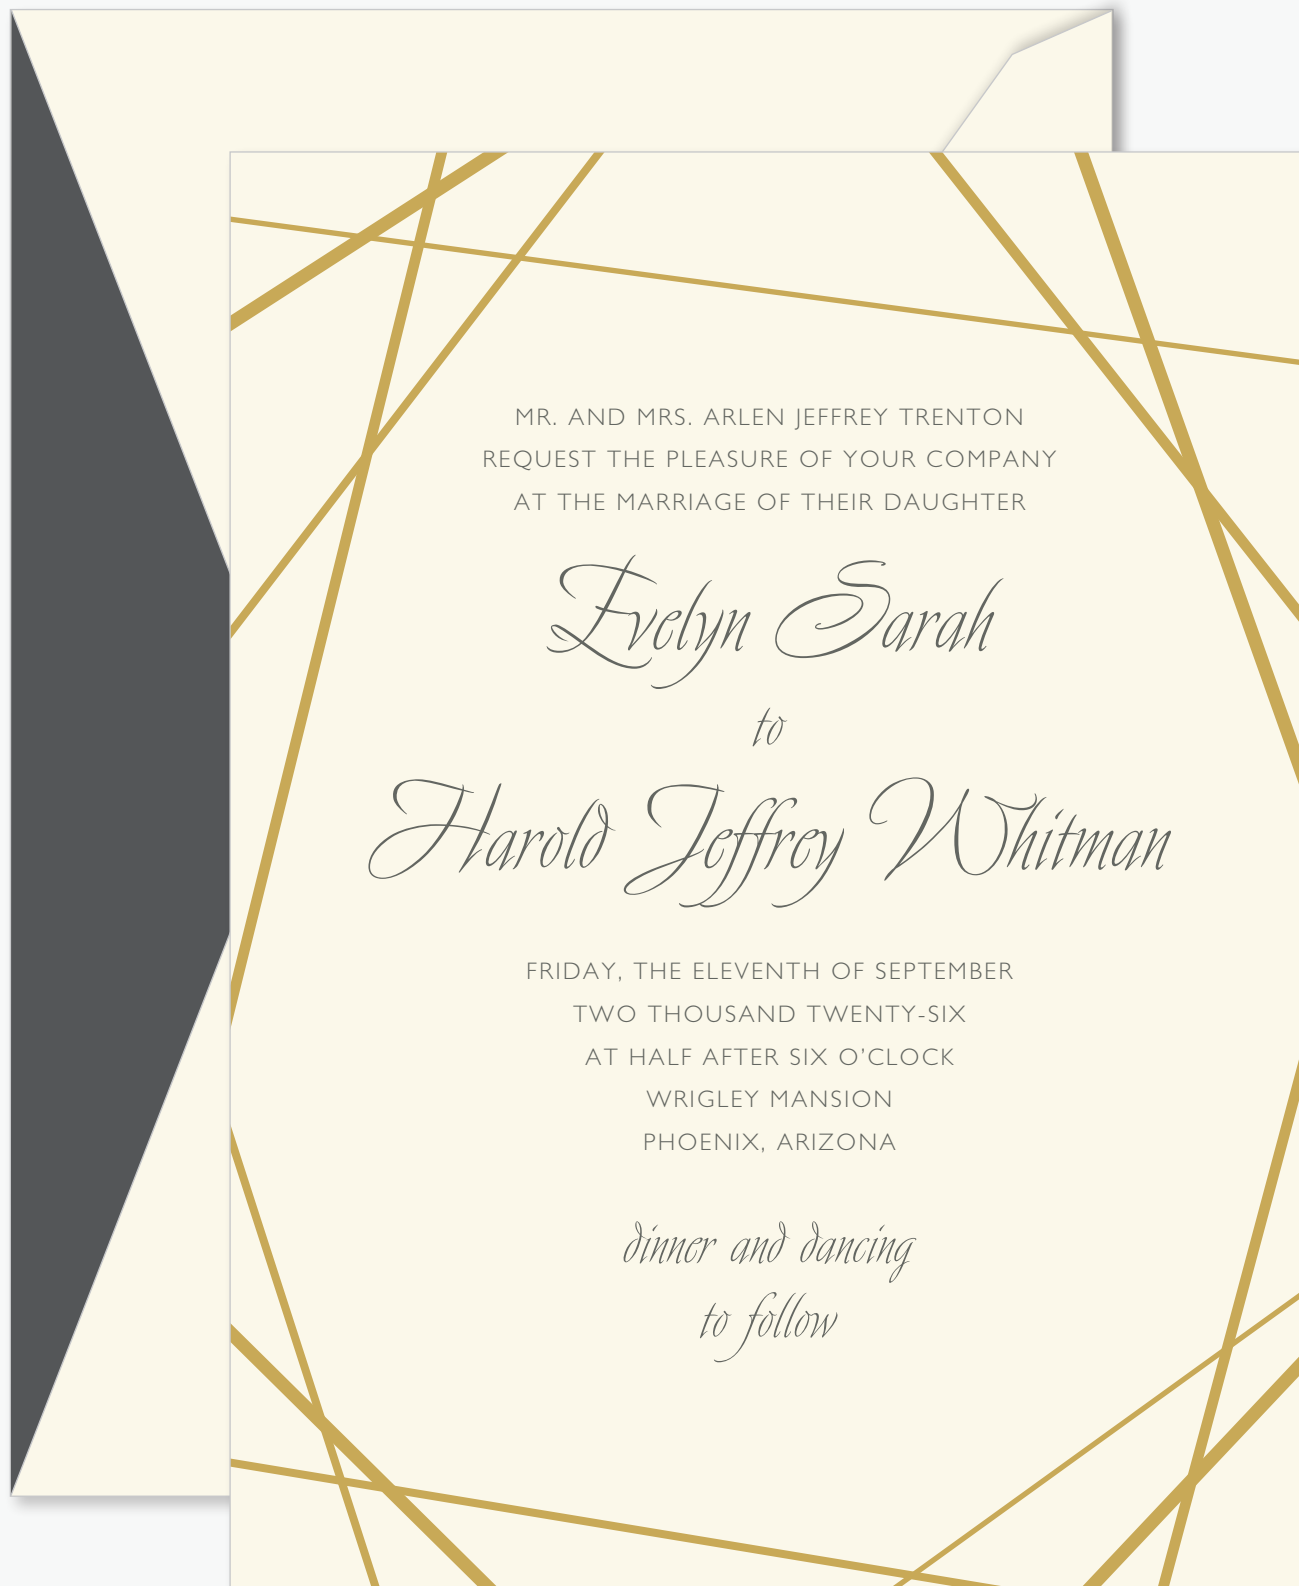

A CONVERGENCE INVITATION

PAPER CODE	DESCRIPTION	DESIGN ELEMENTS
WAC071106	Convergence Card	Typestyles GILL SANS LT (block) AVALON (script)
WAE076	Ecreu Single Envelope	Ink Color Graphite
WAE0726	Ecreu Inside Envelope (ungummed, not shown)	Process Thermography
WAE0736	Ecreu Outer Envelope (not shown)	Lining LIN017A Charcoal (additional - price group A)