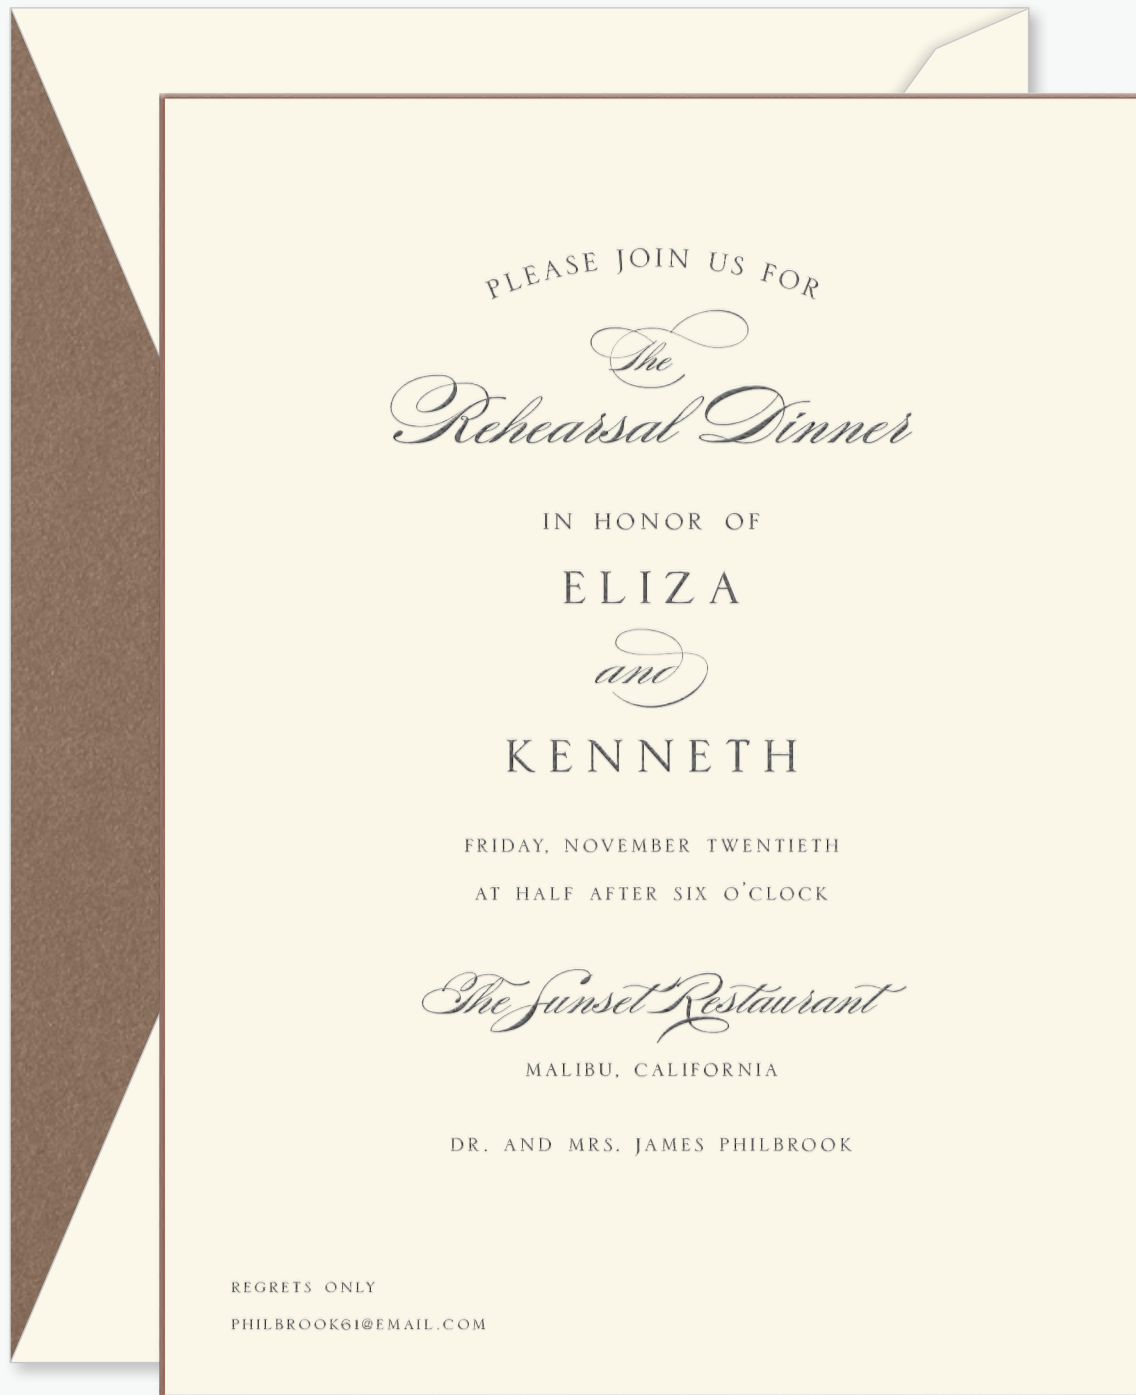

B ECRU REHEARSAL DINNER CARD

PAPER CODE	DESCRIPTION
WAC05006	Ecru Card
WAE056	Ecru Envelope

DESIGN ELEMENTS

Typestyles	SERLIO (block, shown all small caps with letter spacing added) BURGUES SCRIPT
Motifs	H-1165A (Arched "Please join us for") H-1166A ("The Rehearsal Dinner") H-102 ("and")
Edge Treatment	Standard Bevel
Edge Color	Polished Copper Painted Edge
Ink Color	Graphite
Process	Engraved
Lining	LIN792A Rose Gold (additional - price group A)