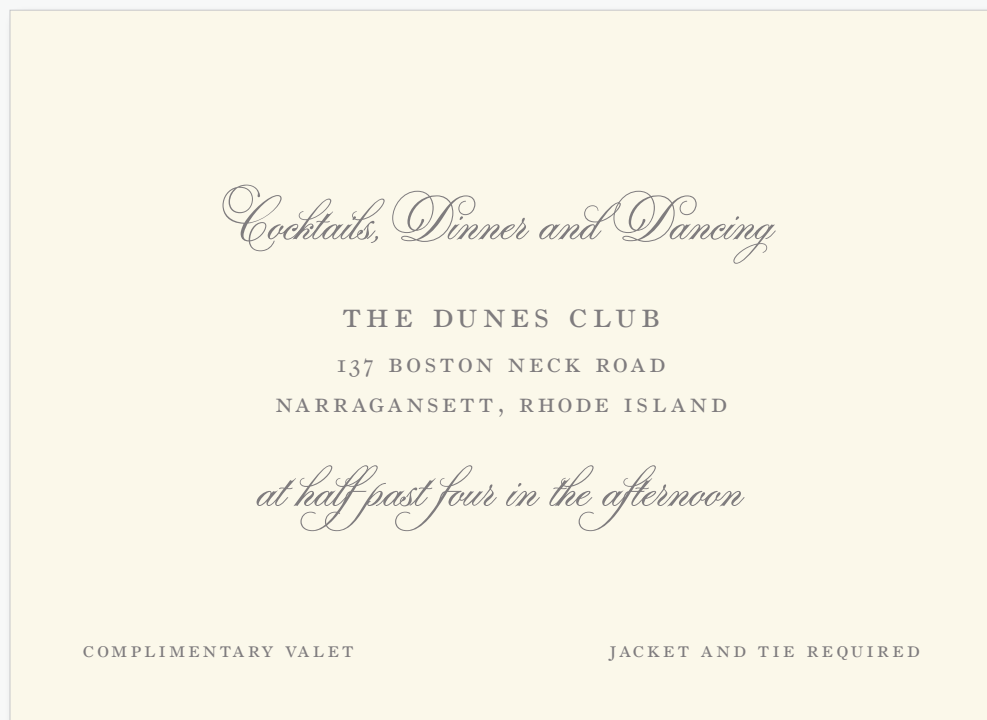

DESIGN ELEMENTS

Typestyles	PARFUMERIE SCRIPT OLD STYLE 7 STD ROMAN (block, shown all small caps)
Ink Color	Pewter
Process	Thermography

F ECRU MENU CARD

PAPER CODE	DESCRIPTION
WAC04006	Ecrú Card

DESIGN ELEMENTS

Typestyles	PARFUMERIE SCRIPT OLD STYLE 7 STD ROMAN (block, shown all small caps)
Ink Color	Pewter
Process	Thermography