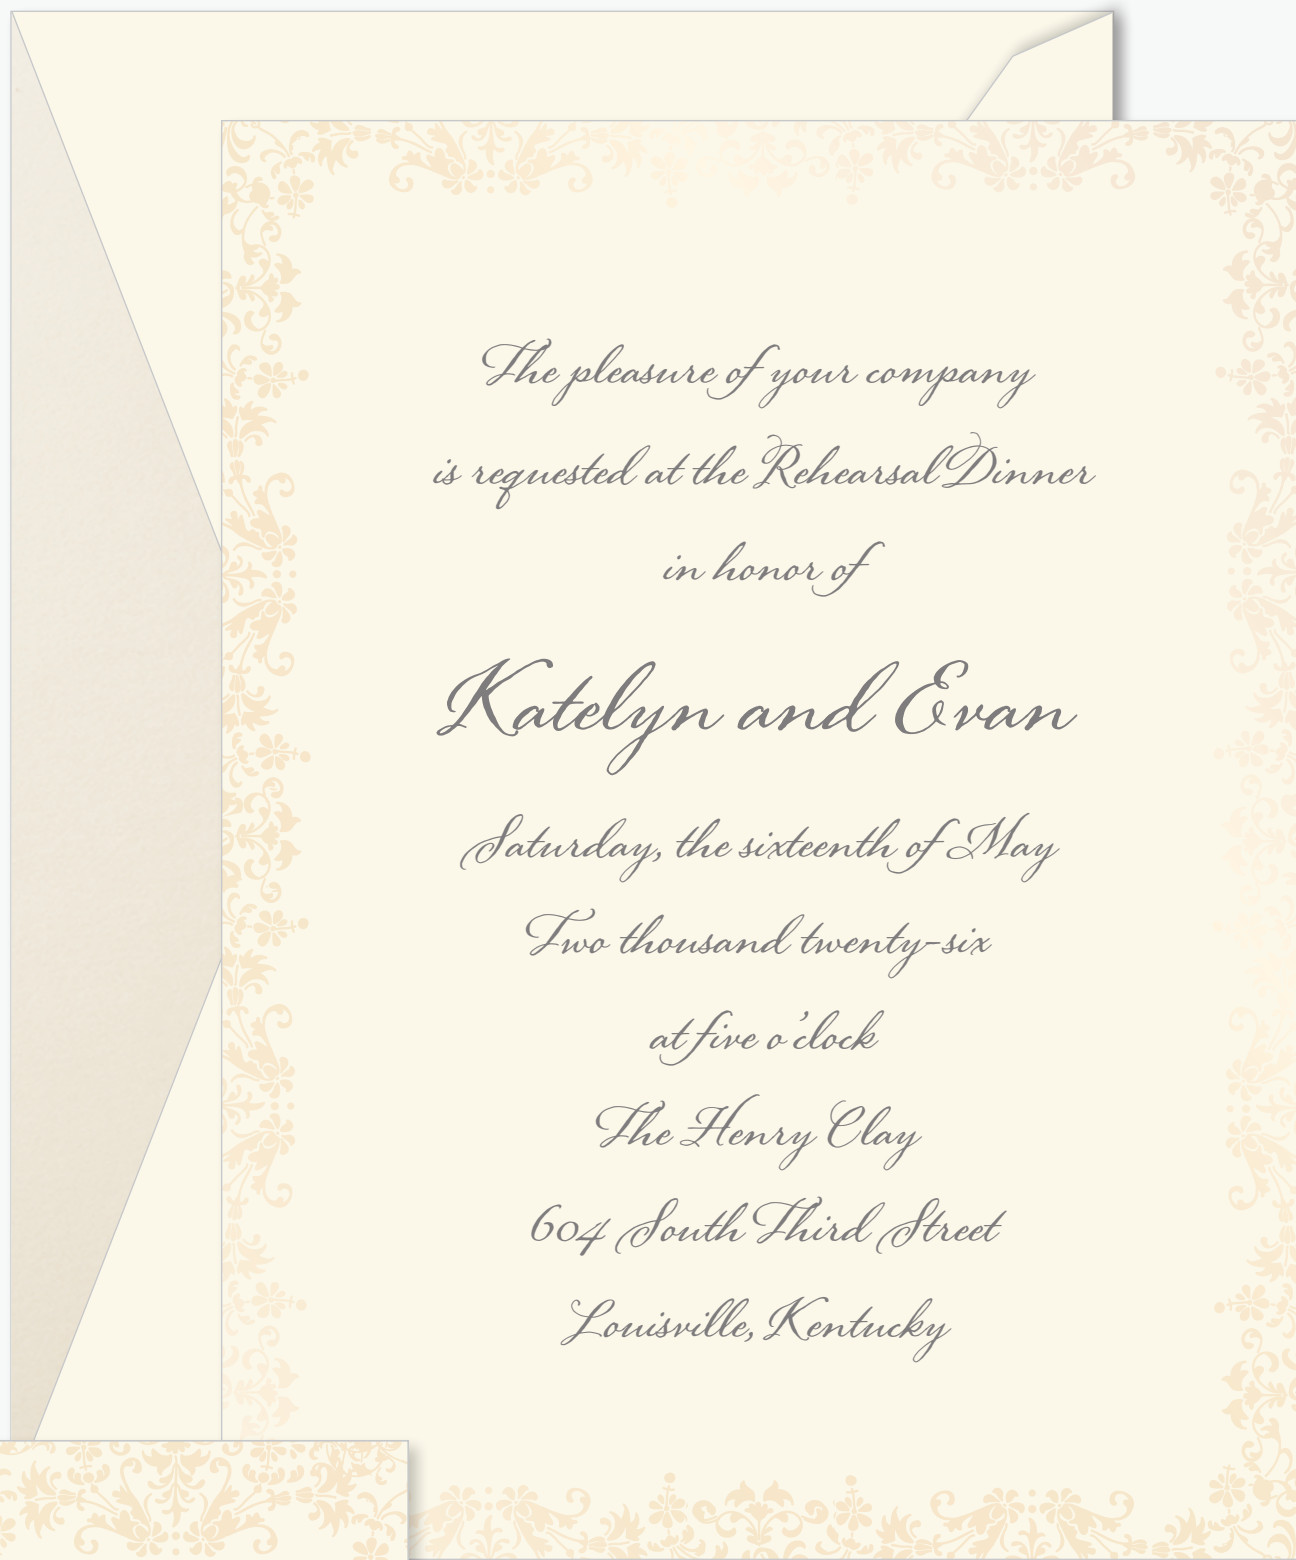

*The pleasure of your company
is requested at the Rehearsal Dinner
in honor of*

Katelyn and Evan

Saturday, the sixteenth of May

Two thousand twenty-six

at five o'clock

The Henry Clay

604 South Third Street

Louisville, Kentucky