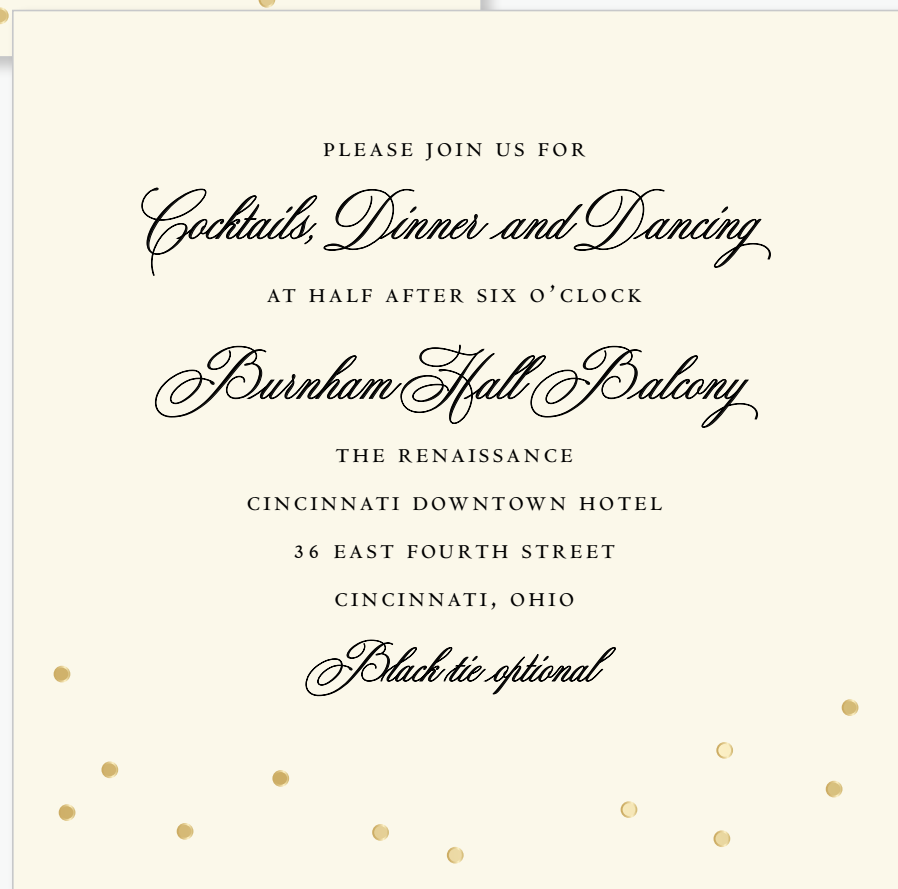

B GOLD CONFETTI SMALL SQUARE
RECEPTION CARD

PAPER CODE	DESCRIPTION
WAC11236	Gold Confetti Small Square Card
WAE116	Ecreu Small Square Envelope (not shown)

1. **DESIGN ELEMENTS**

Typestyles	CORONET (block) MOZART (script)
Ink Color	Black
Process	Thermography