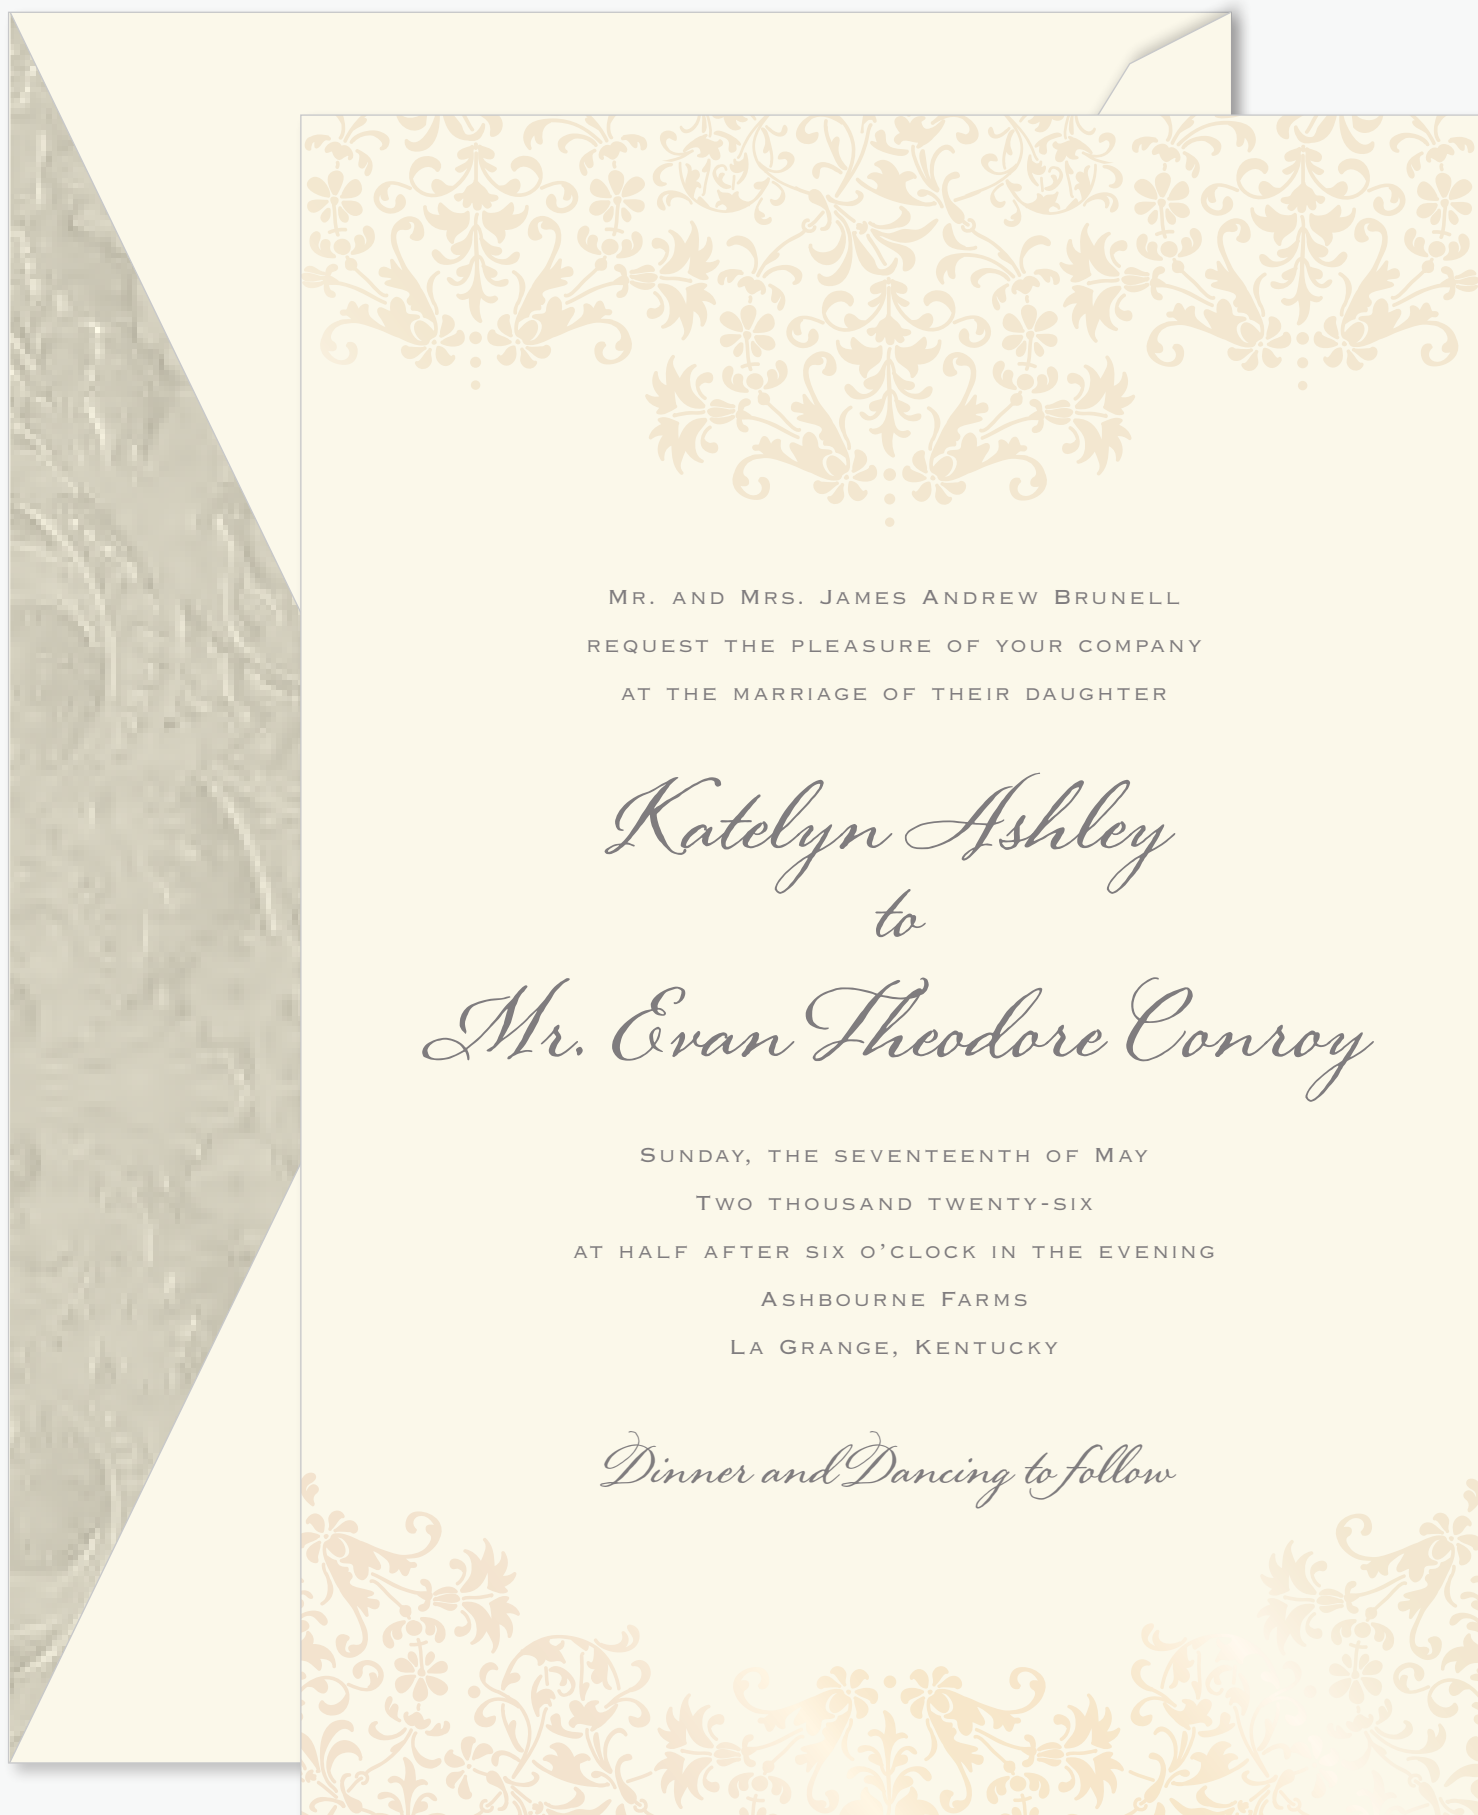

vintage floral suite

A VINTAGE FLORAL INVITATION

PAPER CODE	DESCRIPTION	DESIGN ELEMENTS
WAC09456	Vintage Floral Card	Typestyles COPPERPLATE GOTHIC 32 (block) ANGELINA ONE (script)
WAE096	Ecru Single Envelope	Ink Color Pewter
WAE0926	Ecru Inside Envelope (ungummed, not shown)	Process Thermography
WAE0936	Ecru Outer Envelope (not shown)	Lining LIN469C Damask Cream (additional - price group C)

Large Invitations require additional postage.