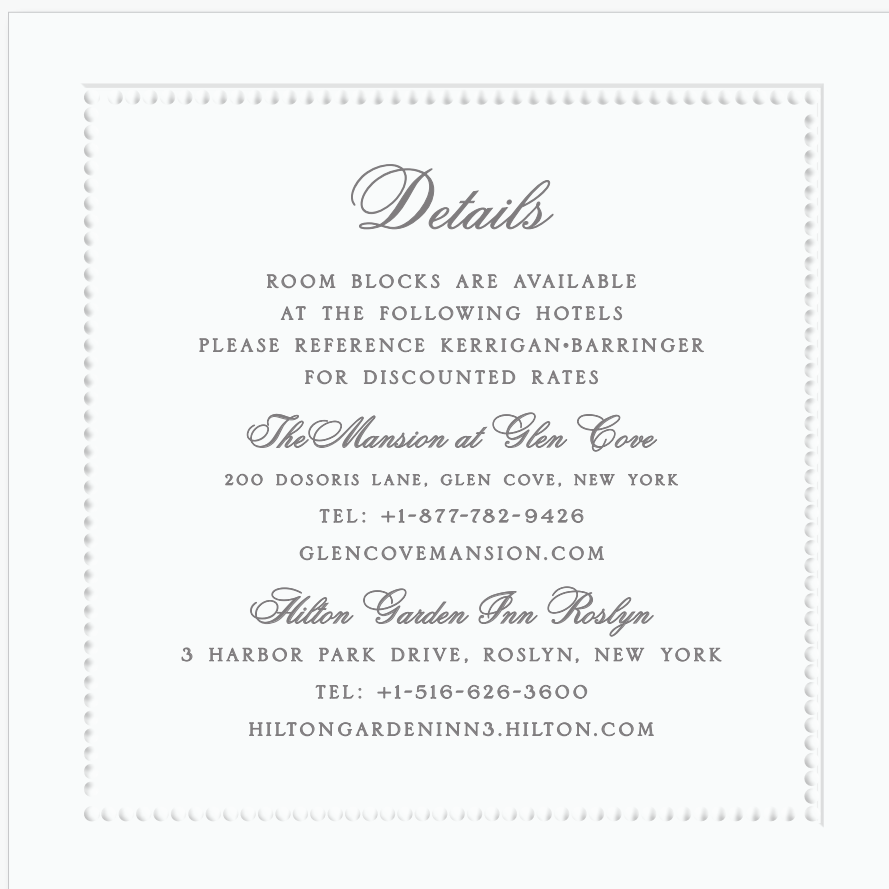

DESIGN ELEMENTS

Typestyles	CITADEL SCRIPT SERLIO (block, shown all small caps with letter spacing added)
Ink Color	Pewter
Process	Thermography

Square items require additional postage.