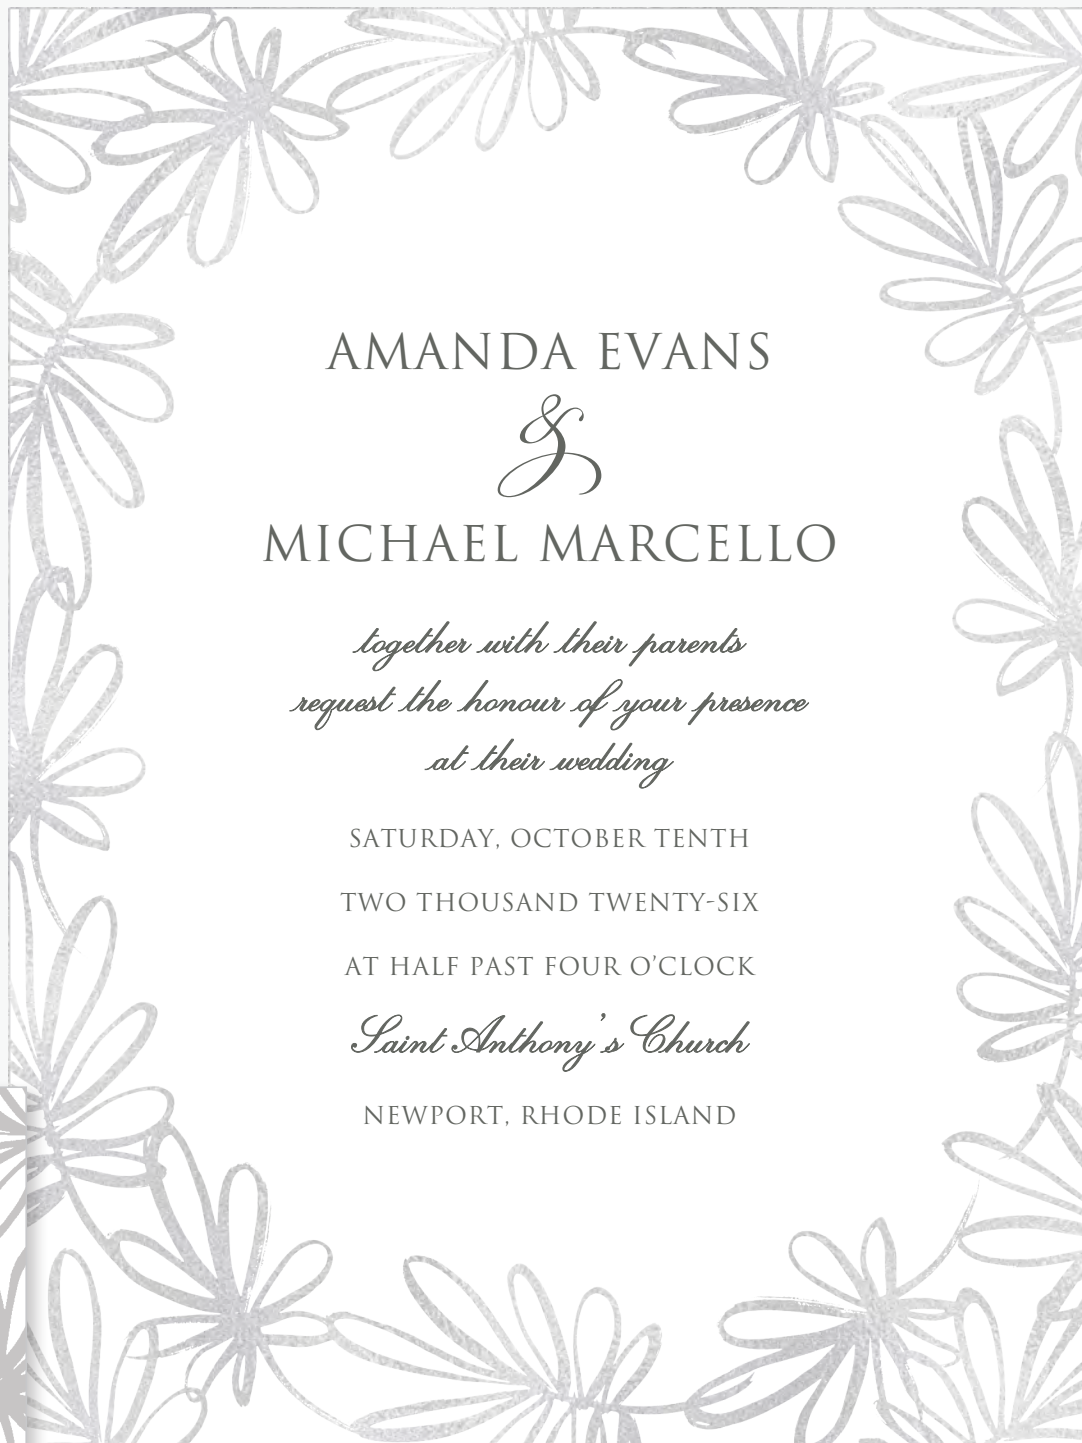

D SILVER FOIL STAMPED GARDEN WHIMSY DIGITAL INVITATION

PAPER CODE	DESCRIPTION
WAC07371DSIL	Silver Foil Stamped Garden Whimsy Digital Card
WAE071	White Single Envelope (not shown)
WAE0721	White Inside Envelope (ungummed, not shown)
WAE0731	White Outer Envelope (not shown)

DESIGN ELEMENTS

Typestyles	TRAJAN (block, shown with letter spacing added) LONDON SCRIPT
Motif	D-508 (Swash Ampersand)
Ink Color	Charcoal
Process	Digitally Printed Only

The Garden Whimsy design on this card remains fixed as shown.