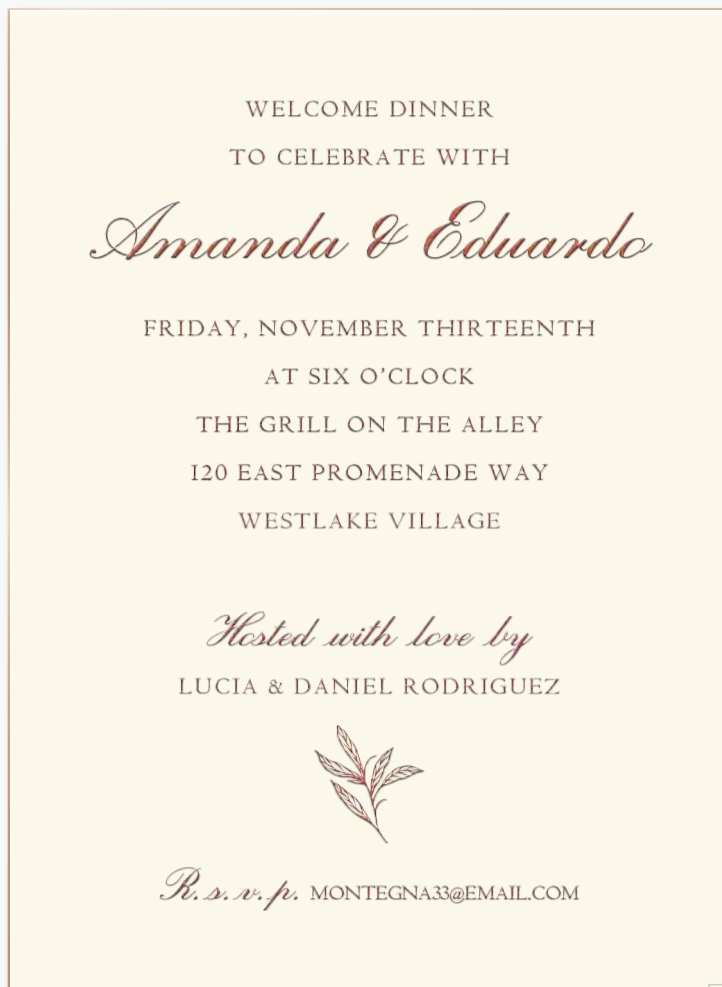

B ECRU PREMIUM WEIGHT REHEARSAL DINNER CARD

PAPER CODE	DESCRIPTION
WAC01406	Ecru Premium Weight Card

DESIGN ELEMENTS

Typestyles	CENTAUR MT (block, shown all upper case with letter spacing added) ROYAL SCRIPT
Motif	H-1617A (Vertical Laurel Sprig)
Edge Treatment	Standard Bevel
Edge Color	Polished Copper Ink
Ink Color	Polished Copper
Process	Engraved

Premium Weight paper is suitable for embossing, foil stamping, engraving and letterpress printing only.

Please see Ordering Information and Price Booklet regarding edge treatments and edge colors.

See paper chart for alternate heavyweight papers.