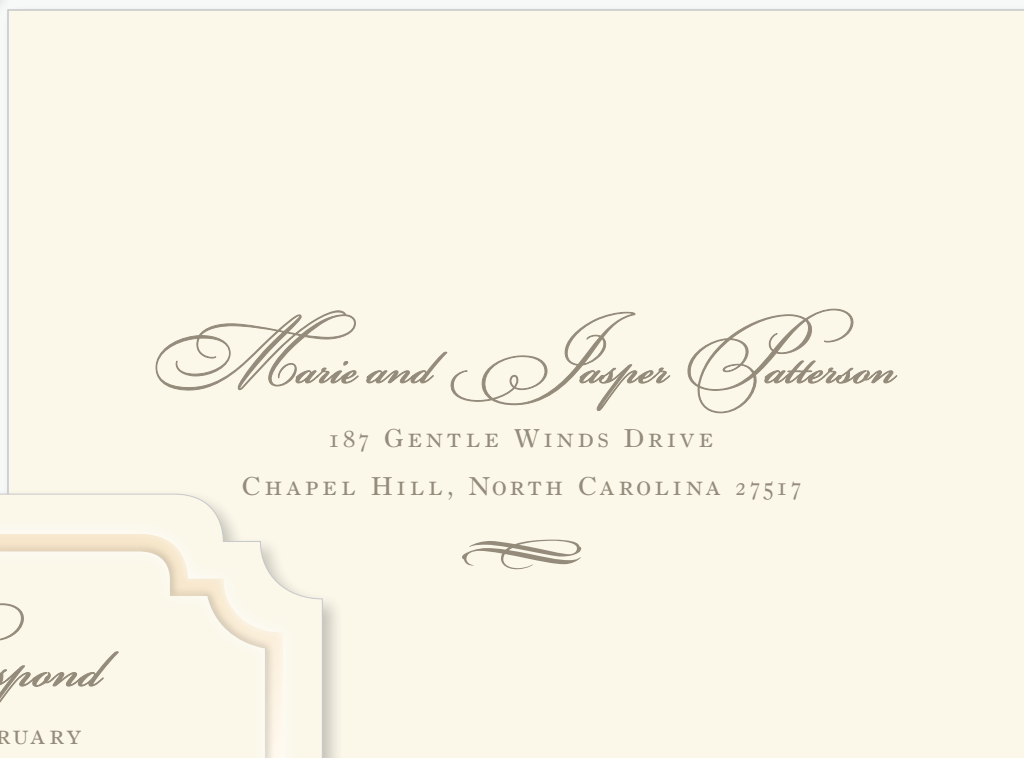

C DECORATIVE CORNERS REPLY CARD

PAPER CODE	DESCRIPTION
WAC01326	Decorative Corners Card
WAE016	Ecru Envelope

DESIGN ELEMENTS

Typestyles	BICKHAM SWASH (script) OLD STYLE 7 STD ROMAN (block)
Motif	D-183 (Looped Swash)
Ink Color	Mushroom
Process	Thermography