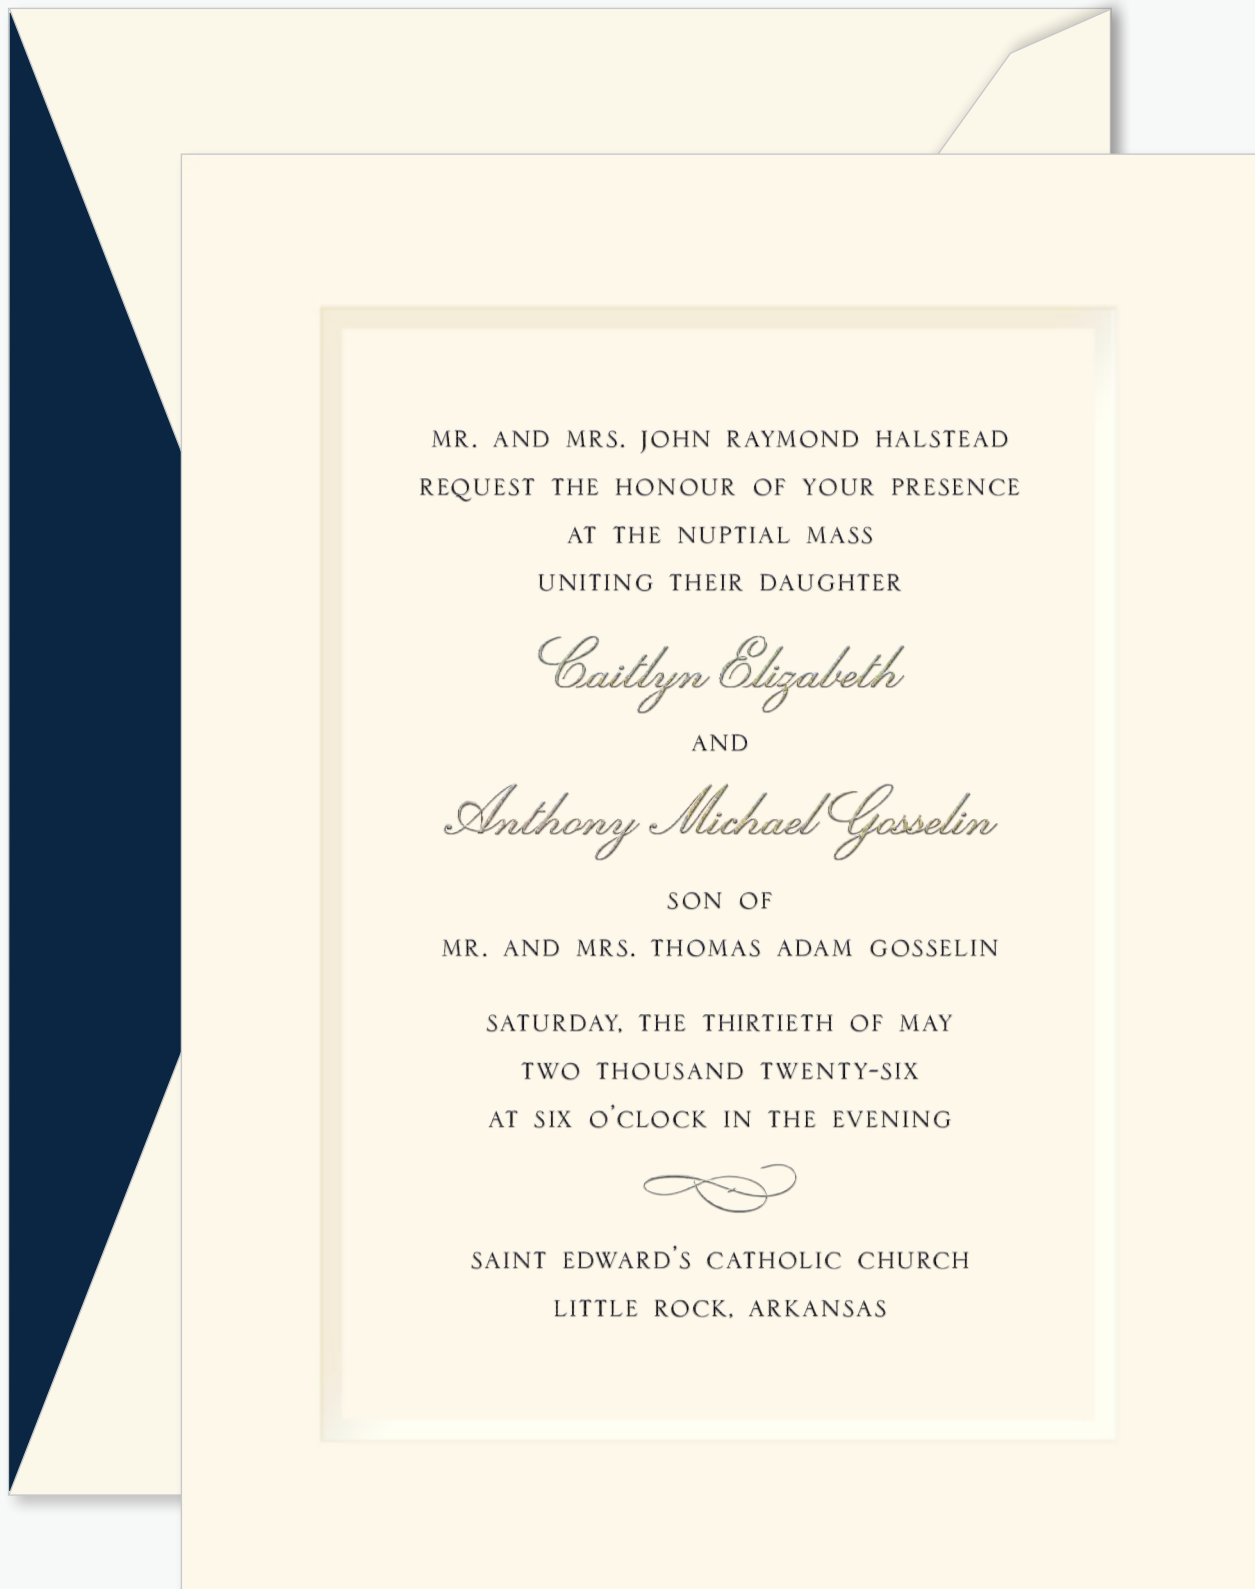

MR. AND MRS. JOHN RAYMOND HALSTEAD
REQUEST THE HONOUR OF YOUR PRESENCE
AT THE NUPTIAL MASS
UNITING THEIR DAUGHTER

Caitlyn Elizabeth

AND

Anthony Michael Gosselin

SON OF

MR. AND MRS. THOMAS ADAM GOSSELIN

SATURDAY, THE THIRTIETH OF MAY
TWO THOUSAND TWENTY-SIX
AT SIX O'CLOCK IN THE EVENING

SAINT EDWARD'S CATHOLIC CHURCH
LITTLE ROCK, ARKANSAS

A DEBOSSSED PANEL INVITATION

PAPER CODE	DESCRIPTION
WAC071406	Debossed Panel Card
WAE076	Ecru Single Envelope
WAE0726	Ecru Inside Envelope (ungummed, not shown)
WAE0736	Ecru Outer Envelope (not shown)

DESIGN ELEMENTS

Typestyles	SERLIO (block, shown all small caps with letter spacing added) LONDON SCRIPT
Motif	H-002C (Swash Adornment)
Ink Colors	Navy, Gold
Process	Engraved
Lining	LIN131A Navy (additional - price group A)

There is an additional charge for multiple-color printing.

B DEBOSSSED PANEL REPLY CARD

PAPER CODE	DESCRIPTION
WAC011406	Debossed Panel Card
WAE016	Ecru Envelope (not shown)

DESIGN ELEMENTS

Typestyles	SERLIO (block, shown all small caps with letter spacing added) LONDON SCRIPT
Motif	H-002C (Swash Adornment)
Ink Color	Navy
Process	Engraved