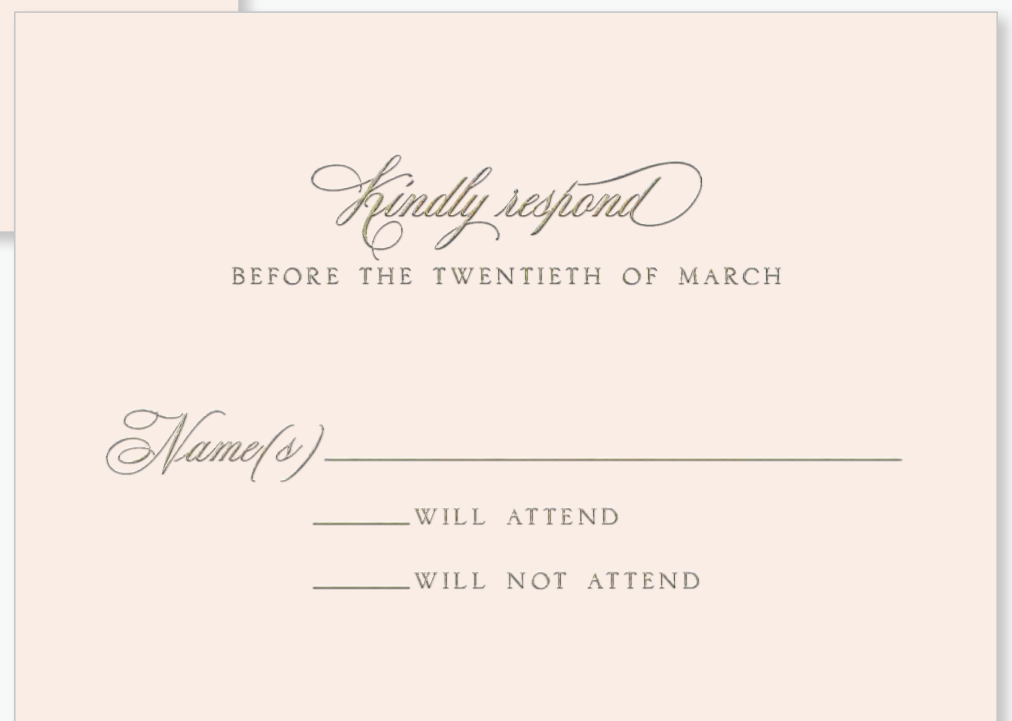

DESIGN ELEMENTS

Typestyles	SERLIO (block, shown all small caps with letter spacing added) MOZART (script)
Motif	H-1620A (“Kindly respond”)
Ink Color	Gold
Process	Engraved