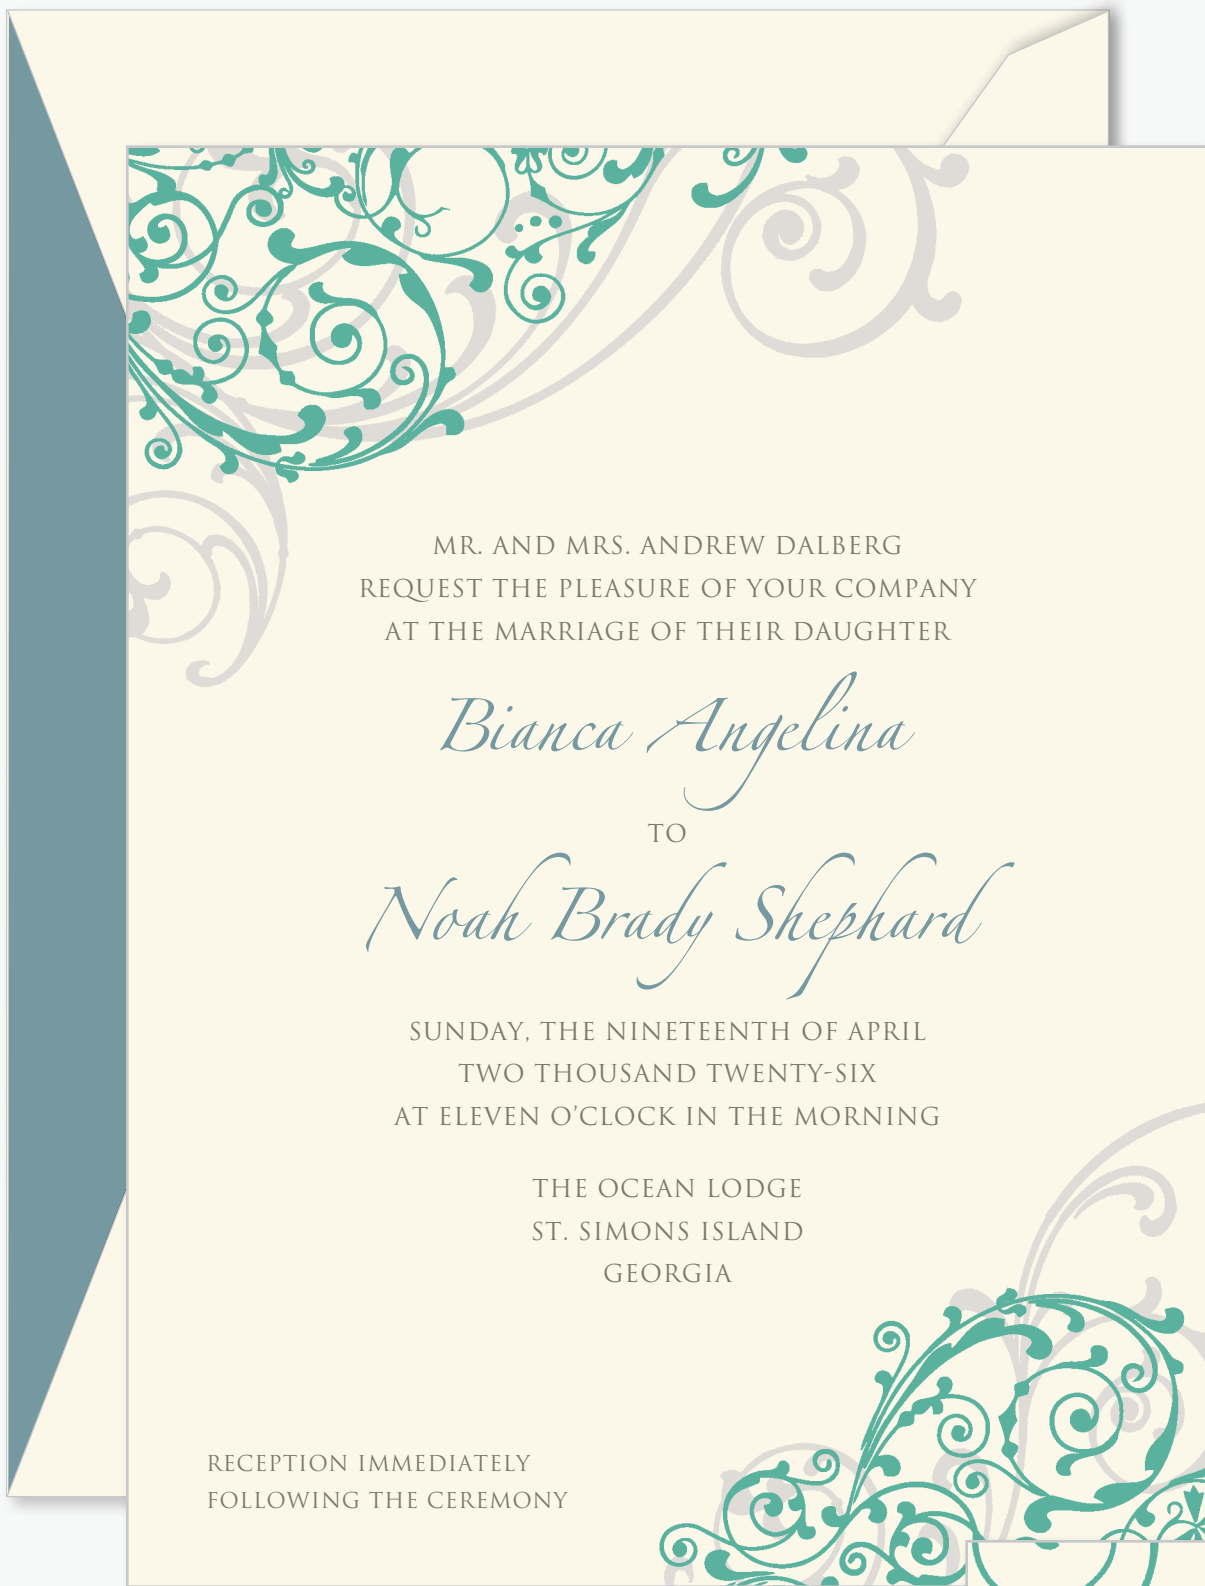

C PEACOCK SCROLLWORK DIGITAL INVITATION

PAPER CODE	DESCRIPTION
WAC07166DPCK	Peacock Scrollwork Digital Card
WAE076	Ecru Single Envelope
WAE0726	Ecru Inside Envelope (ungummed, not shown)
WAE0736	Ecru Outer Envelope (not shown)

DESIGN ELEMENTS

Typestyles	TRAJAN (block) ZAPFINO ON (script)
Ink Colors	Taupe, Peacock
Process	Digitally Printed Only
Lining	LIN266A Peacock (additional - price group A)

- The Scrollwork design on these cards remains fixed in colors shown.
- There is no multiple-color printing charge for items that are digitally printed only

D PEACOCK SCROLLWORK DIGITAL REPLY CARD

PAPER CODE	DESCRIPTION
WAC01166DPCK	Peacock Scrollwork Digital Card
WAE016	Ecru Envelope (not shown)

DESIGN ELEMENTS

Typestyles	TRAJAN (block) ZAPFINO ON (script)
Ink Colors	Taupe, Peacock
Process	Digitally Printed Only