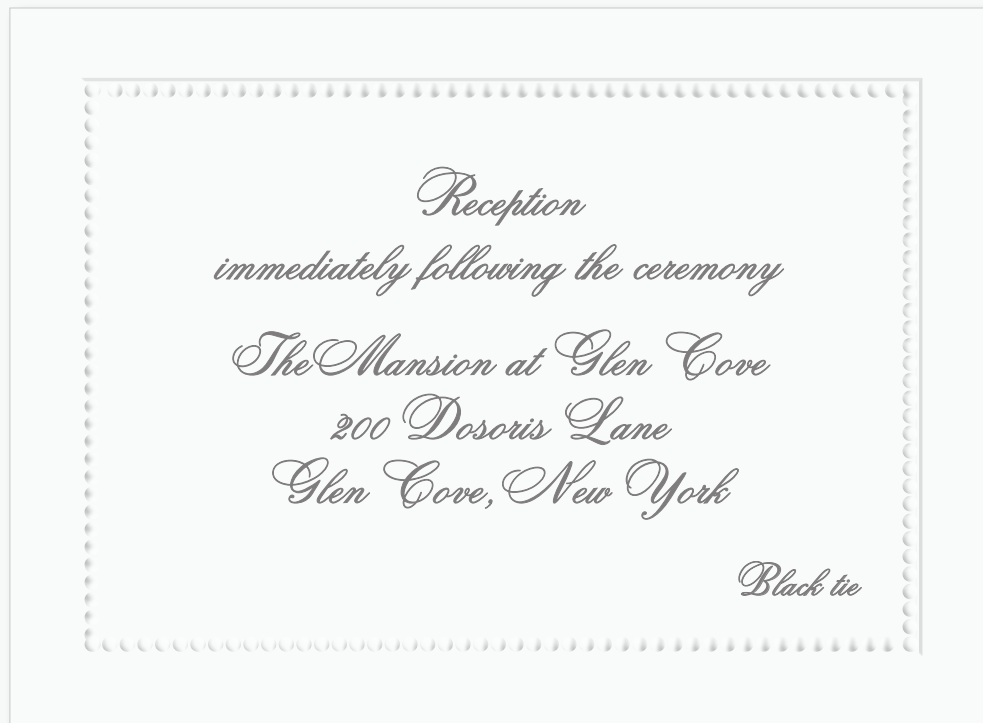

B WHITE EMBOSSED BEADED BORDER RECEPTION CARD

PAPER CODE	DESCRIPTION
WAC011301	White Embossed Beaded Border Card

DESIGN ELEMENTS

Typestyle	CITADEL SCRIPT
Ink Color	Pewter
Process	Thermography

C WHITE EMBOSSED BEADED BORDER REPLY CARD

PAPER CODE	DESCRIPTION
WAC011301	White Embossed Beaded Border Card
WAE011	White Envelope (not shown)

DESIGN ELEMENTS

Typestyle	CITADEL SCRIPT
Ink Color	Pewter
Process	Thermography