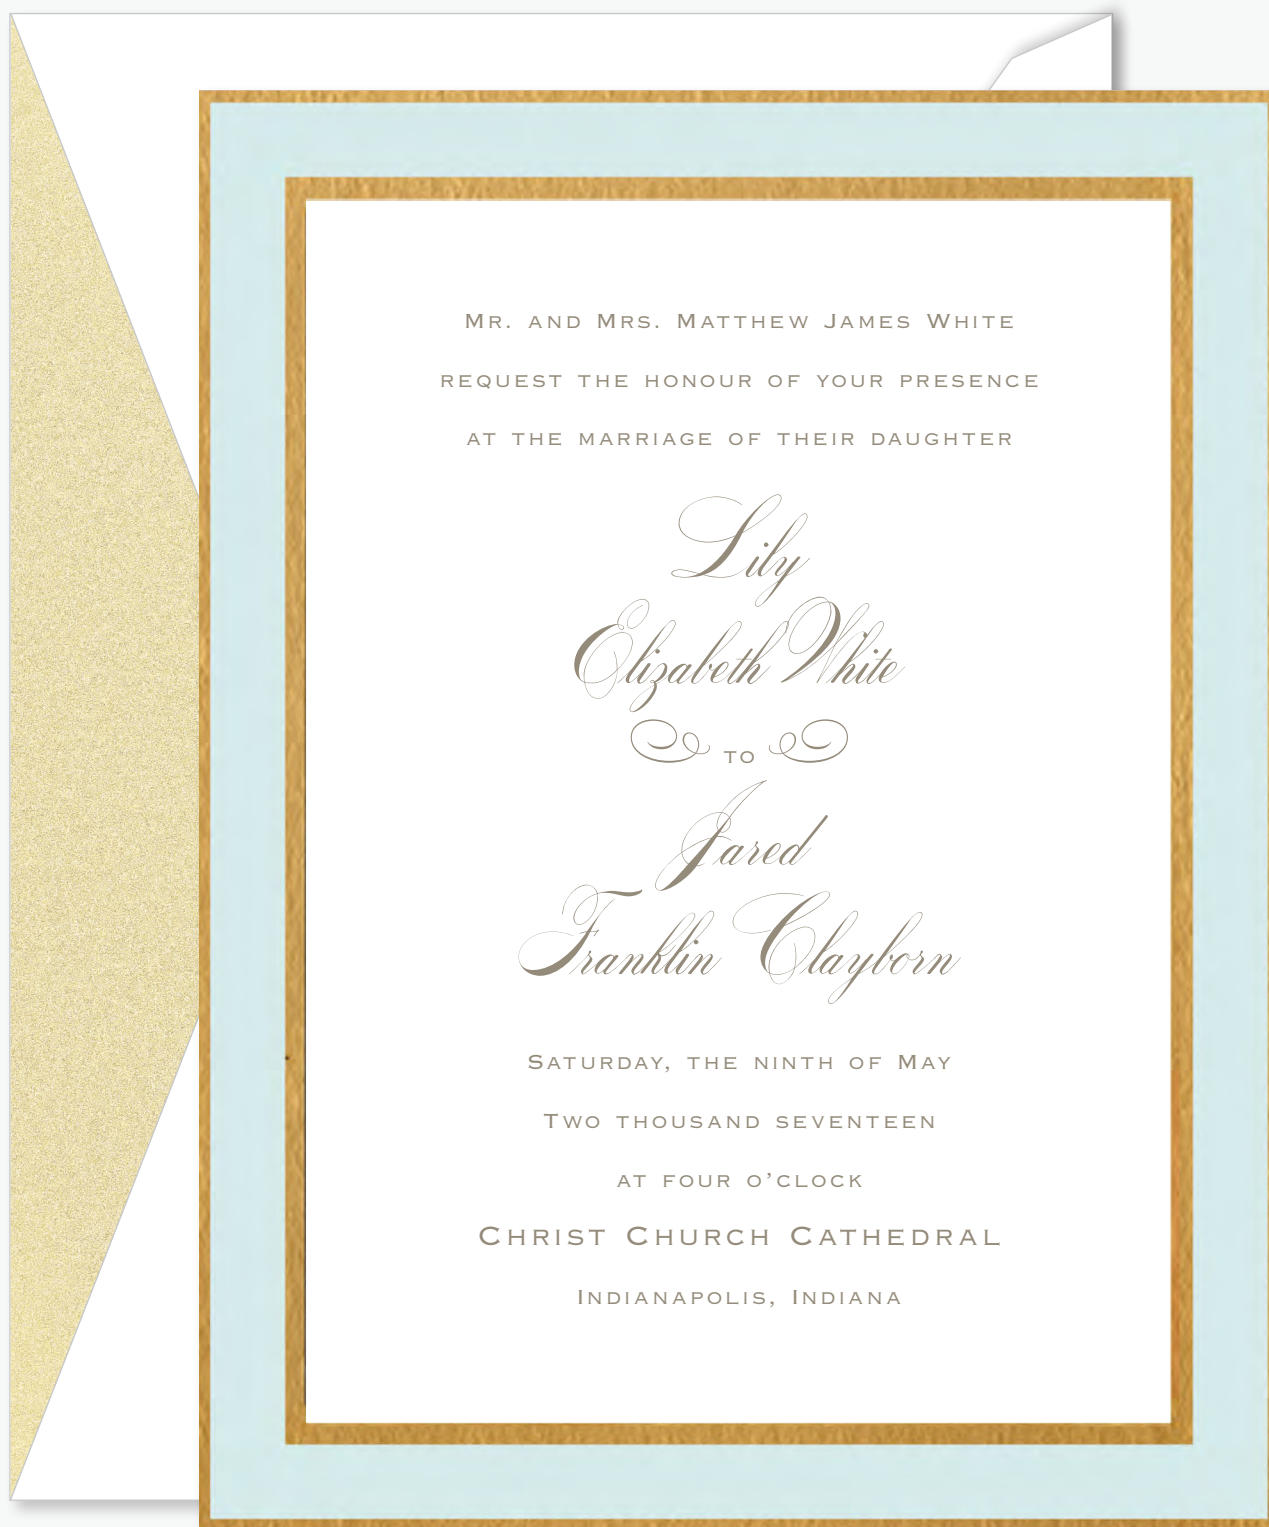

D FOIL STAMPED SKY FIRST KISS DIGITAL INVITATION

PAPER CODE	DESCRIPTION
WAC07241DSKY	Foil Stamped Sky First Kiss Digital Card
WAE071	White Single Envelope
WAE0721	White Inside Envelope (ungummed, not shown)
WAE0731	White Outer Envelope (not shown)

DESIGN ELEMENTS

Typestyles	COPPERPLATE GOTHIC 32 (block) BANK GORDON (script)
Motifs	H-988 (Swirl Kiss Left), H-989 (Swirl Kiss Right)
Ink Color	Mushroom
Process	Digitally Printed Only
Lining	LIN178B Gold Lustre (additional - price group B)

The border design on this card remains fixed as shown.