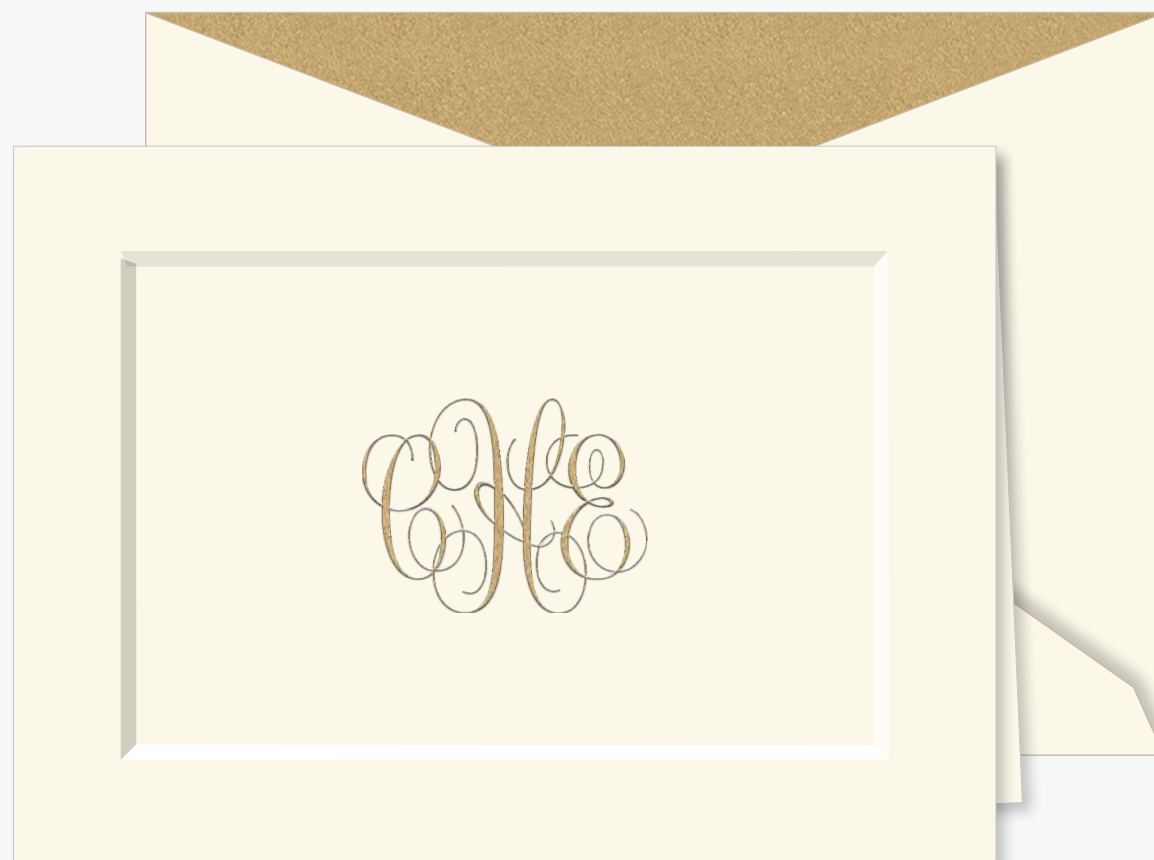

DESIGN ELEMENTS

Monogram	MON206A
Ink Color	Gold
Process	Engraved
Lining	LIN443E Metallic Gold (additional - price group E)