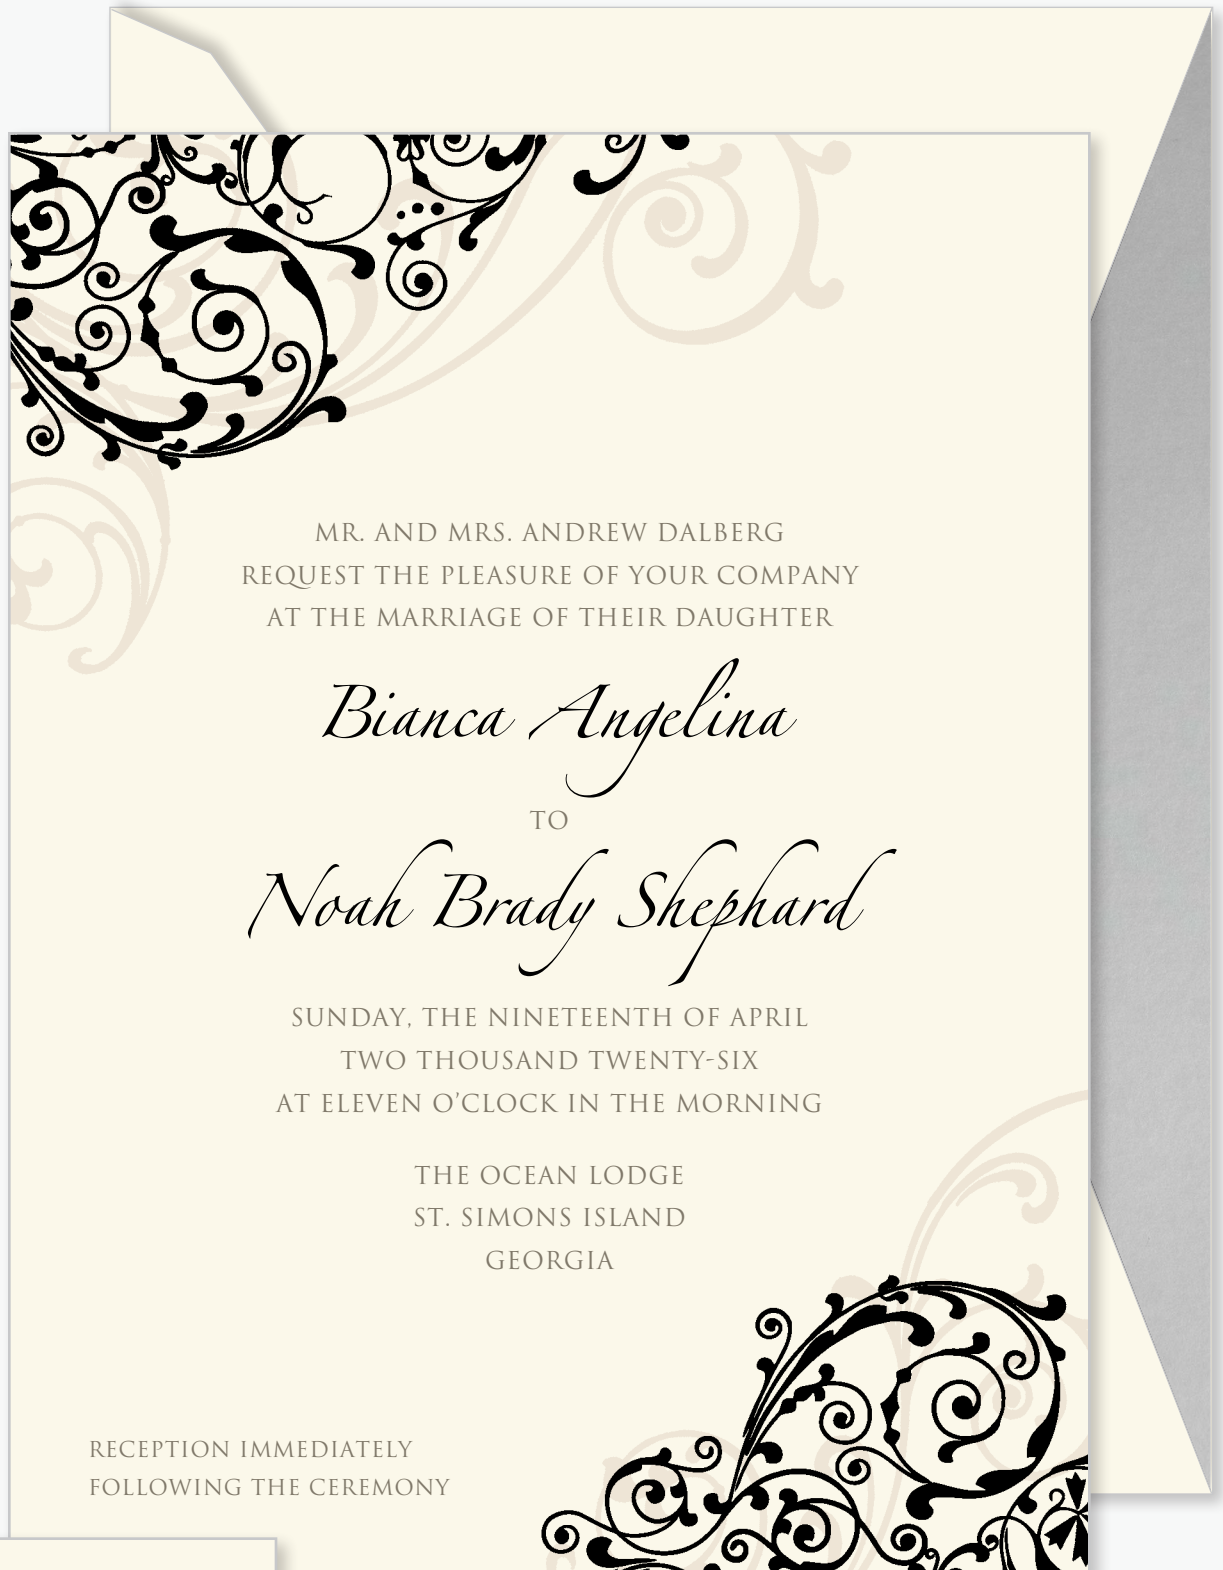

E BLACK SCROLLWORK DIGITAL INVITATION

PAPER CODE	DESCRIPTION
WAC07166DBLK	Black Scrollwork Digital Card
WAE076	Ecrú Single Envelope
WAE0726	Ecrú Inside Envelope (ungummed, not shown)
WAE0736	Ecrú Outer Envelope (not shown)

DESIGN ELEMENTS

Typestyles	TRAJAN (block) ZAPFINO ON (script)
Ink Colors	Taupe, Black
Process	Digitally Printed Only
Lining	LIN029A Silver (additional - price group A)

The Scrollwork design on these cards remains fixed in colors shown.

There is no multiple-color printing charge for items that are digitally printed only

F BLACK SCROLLWORK DIGITAL REPLY CARD

PAPER CODE	DESCRIPTION
WAC01166DBLK	Black Scrollwork Digital Card
WAE016	Ecrú Envelope (not shown)

DESIGN ELEMENTS

Typestyles	TRAJAN (block) ZAPFINO ON (script)
Ink Colors	Taupe, Black
Process	Digitally Printed Only