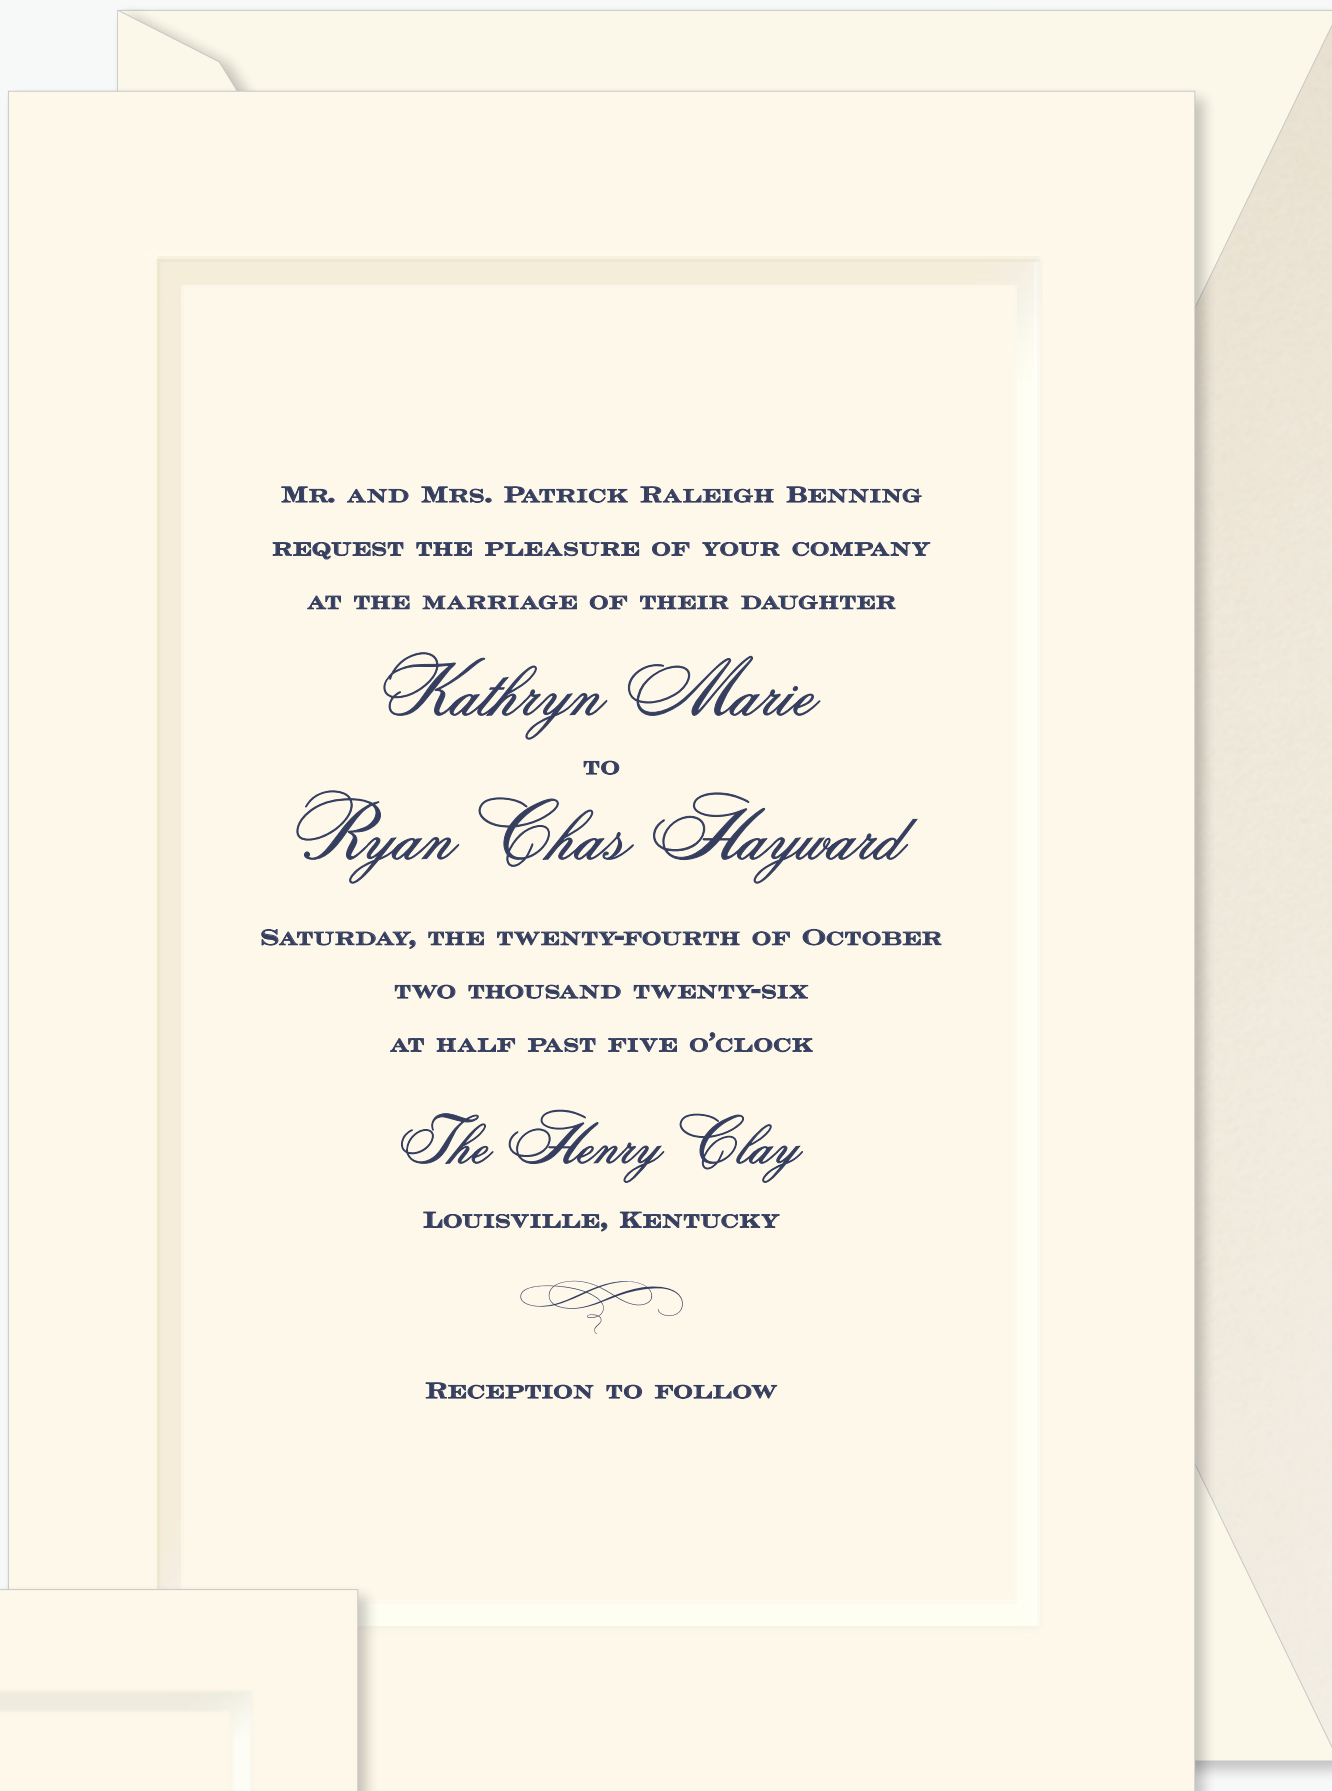

A DEBOSSSED PANEL INVITATION

PAPER CODE	DESCRIPTION
WAC091406	Debossed Panel Card
WAE096	Ecreu Single Envelope
WAE0926	Ecreu Inside Envelope (ungummed, not shown)
WAE0936	Ecreu Outer Envelope (not shown)

DESIGN ELEMENTS

Typstyles	ENGRAVERS BOLD ROMAN (block) CITADEL SCRIPT
Motif	W-465B (Ornament)
Ink Color	Navy
Process	Thermography
Lining	LIN278B Champagne Shimmer (additional - price group B)

Large Invitations require additional postage.

B DEBOSSSED PANEL REPLY CARD

PAPER CODE	DESCRIPTION
WAC011406	Debossed Panel Card
WAE016	Ecreu Envelope (not shown)

DESIGN ELEMENTS

Typstyles	CITADEL SCRIPT ENGRAVERS BOLD ROMAN (block)
Ink Color	Navy
Process	Thermography