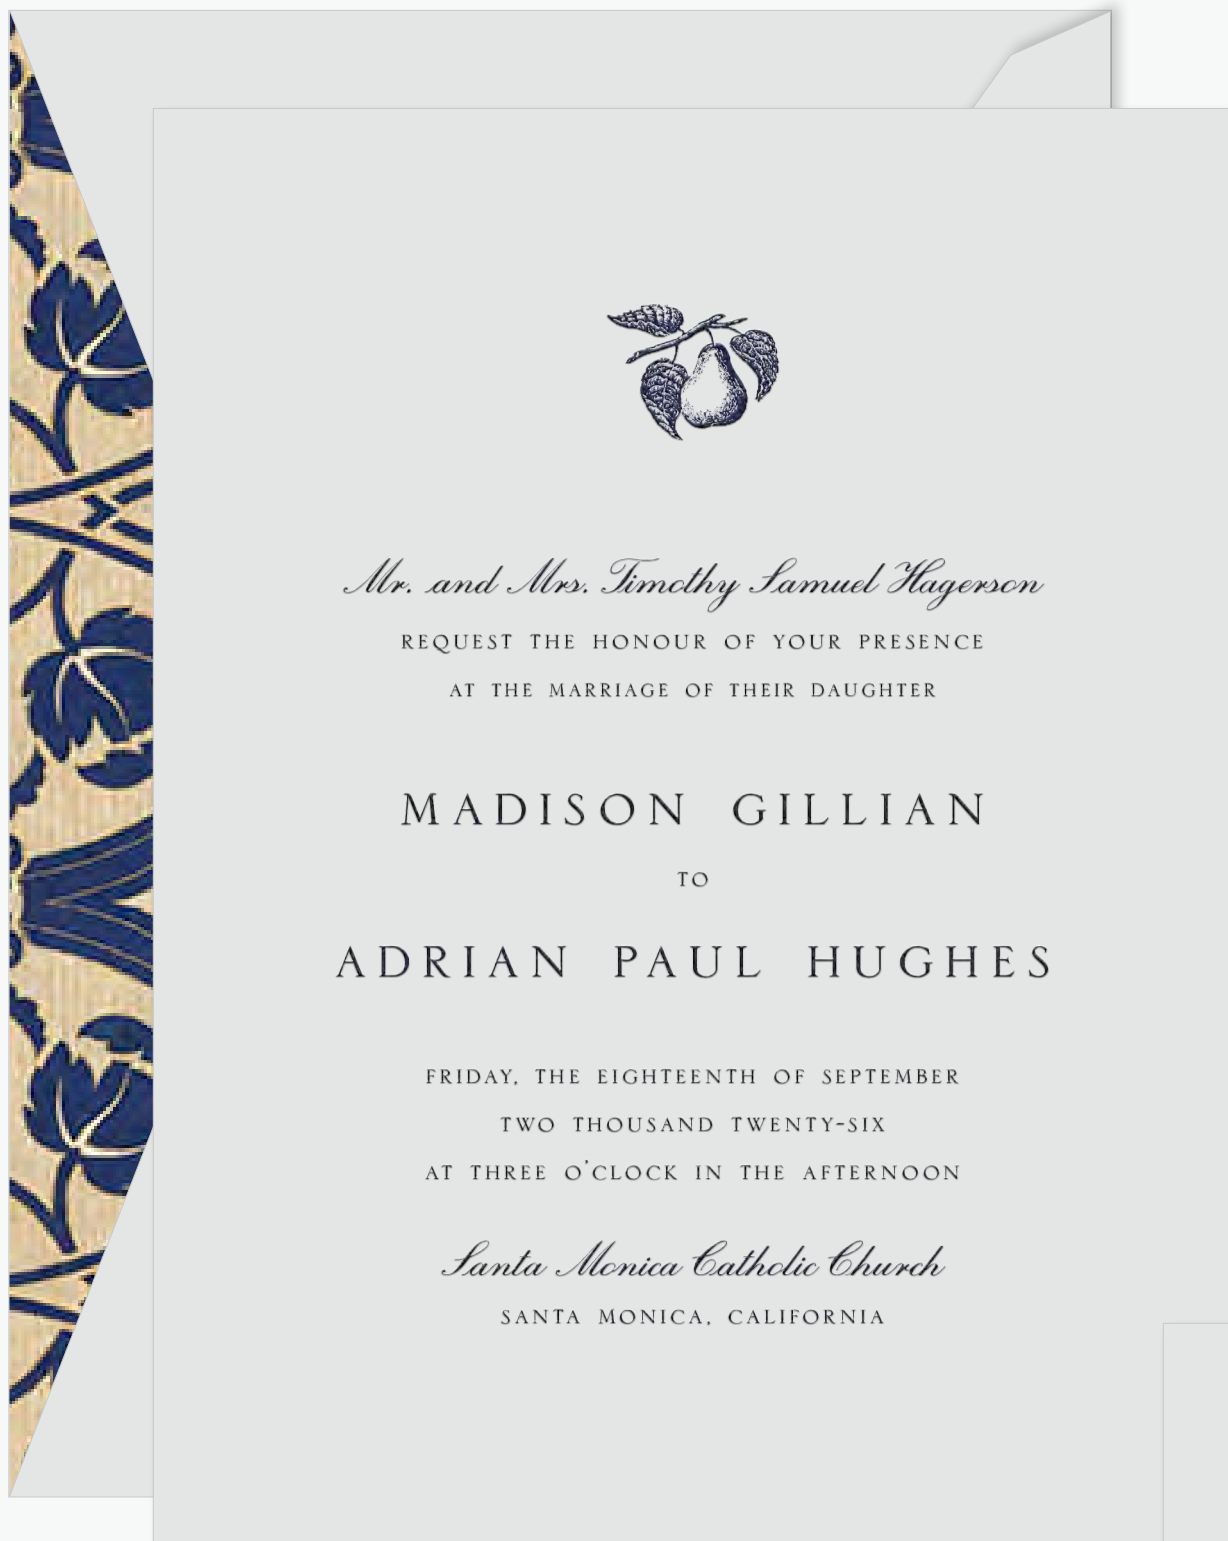

A LIGHT GREY INVITATION

PAPER CODE	DESCRIPTION
WAC07026	Light Grey Card
WAE07026	Light Grey Single Envelope

DESIGN ELEMENTS

Typestyles	ROYAL SCRIPT SERLIO (block, shown all small caps with letter spacing added)
Motif	D-255B (Pear)
Ink Color	Navy
Process	Engraved
Lining	LIN292C Regency (additional - price group C)

B LIGHT GREY REPLY CARD

PAPER CODE	DESCRIPTION
WAC01026	Light Grey Card
WAE01026	Light Grey Envelope (not shown)

DESIGN ELEMENTS

Typestyles	SERLIO (block, shown all small caps with letter spacing added) ROYAL SCRIPT
Ink Color	Navy
Process	Engraved

RSVP

before August twenty-sixth

_____
(NAMES)

_____ WILL ATTEND

_____ NUMBER ATTENDING

_____ WILL NOT ATTEND