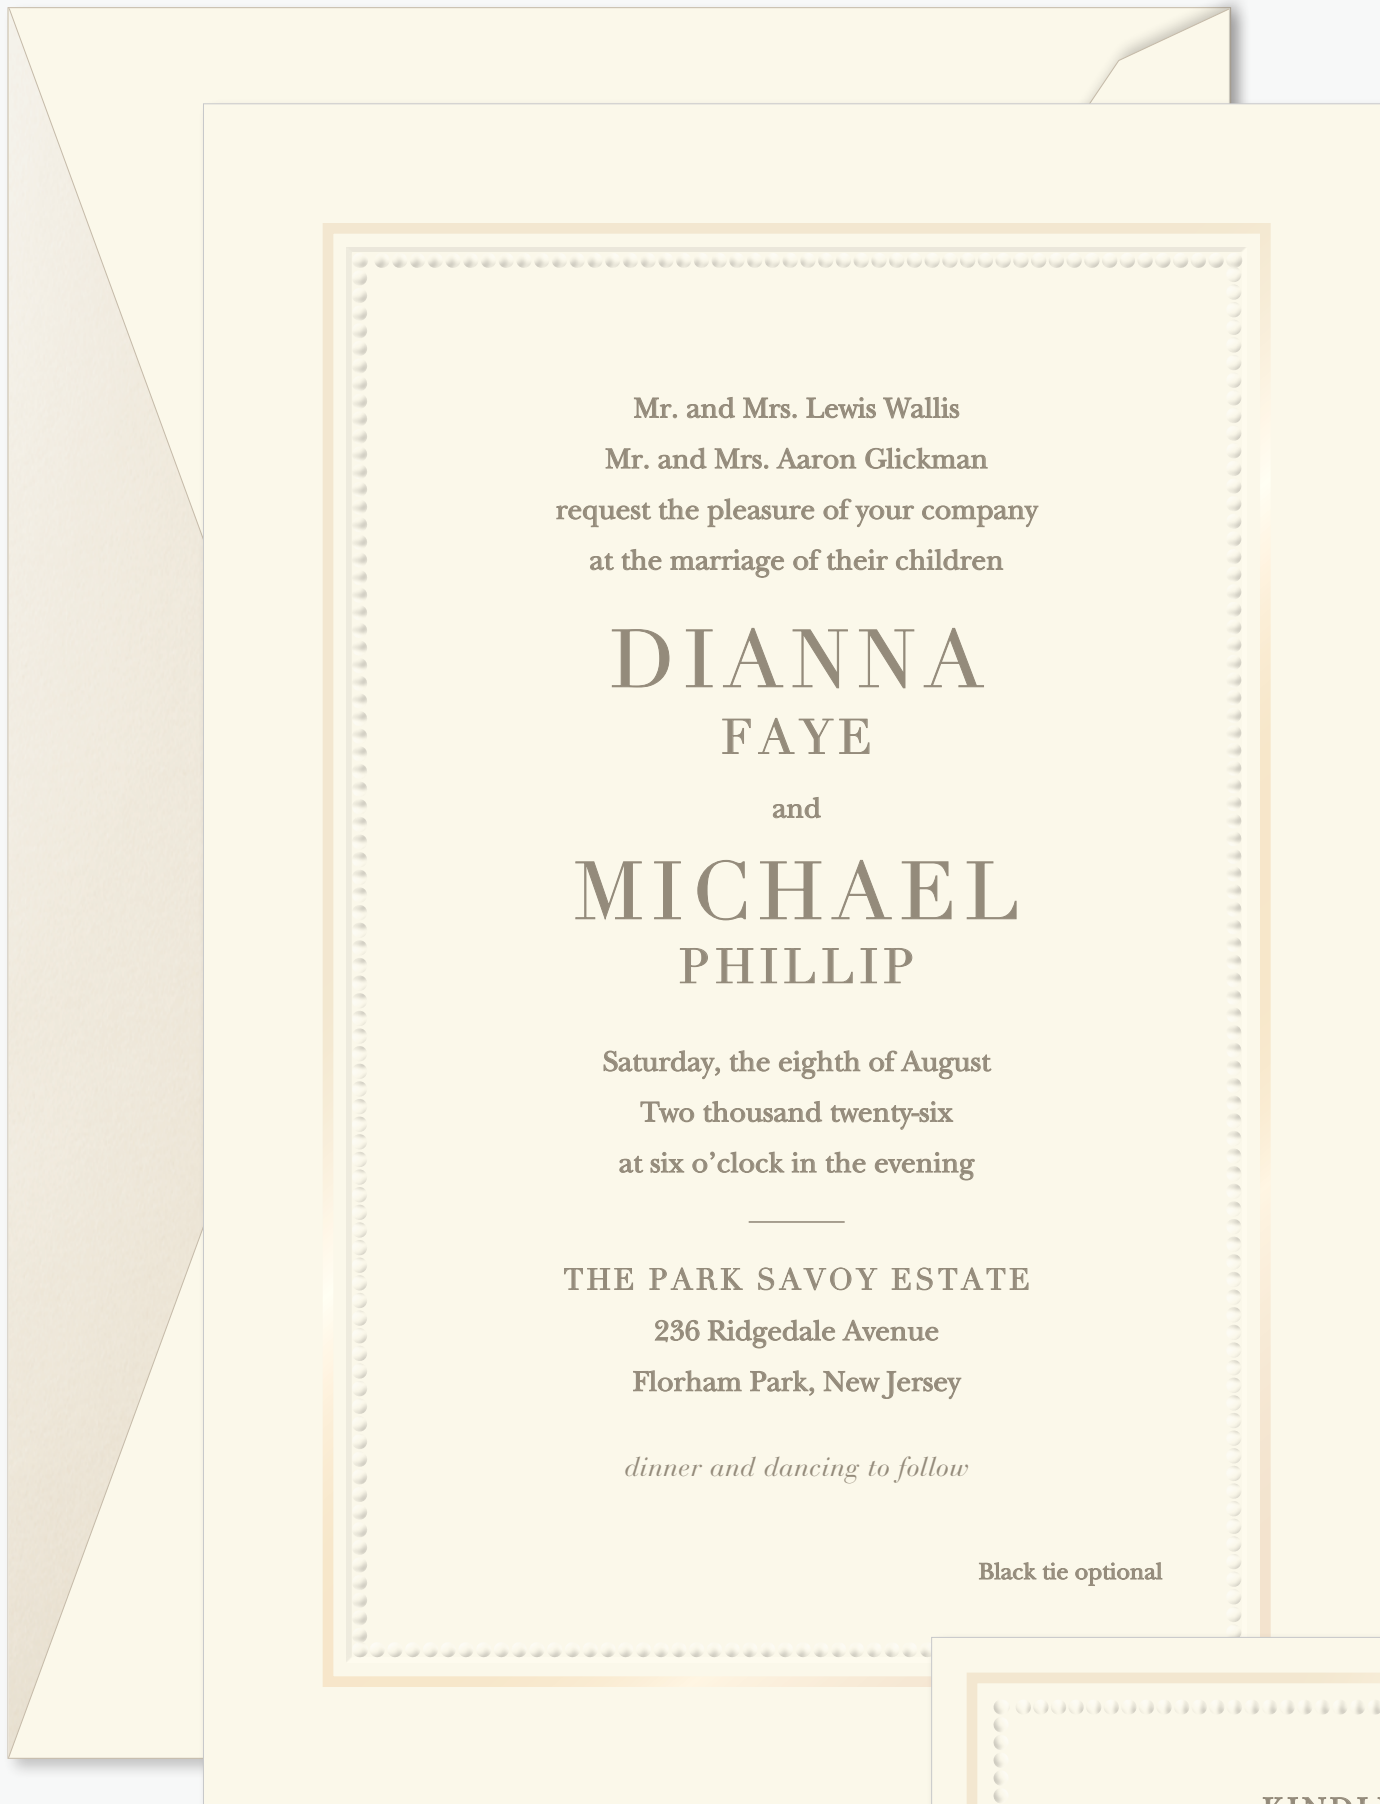

classic border suite