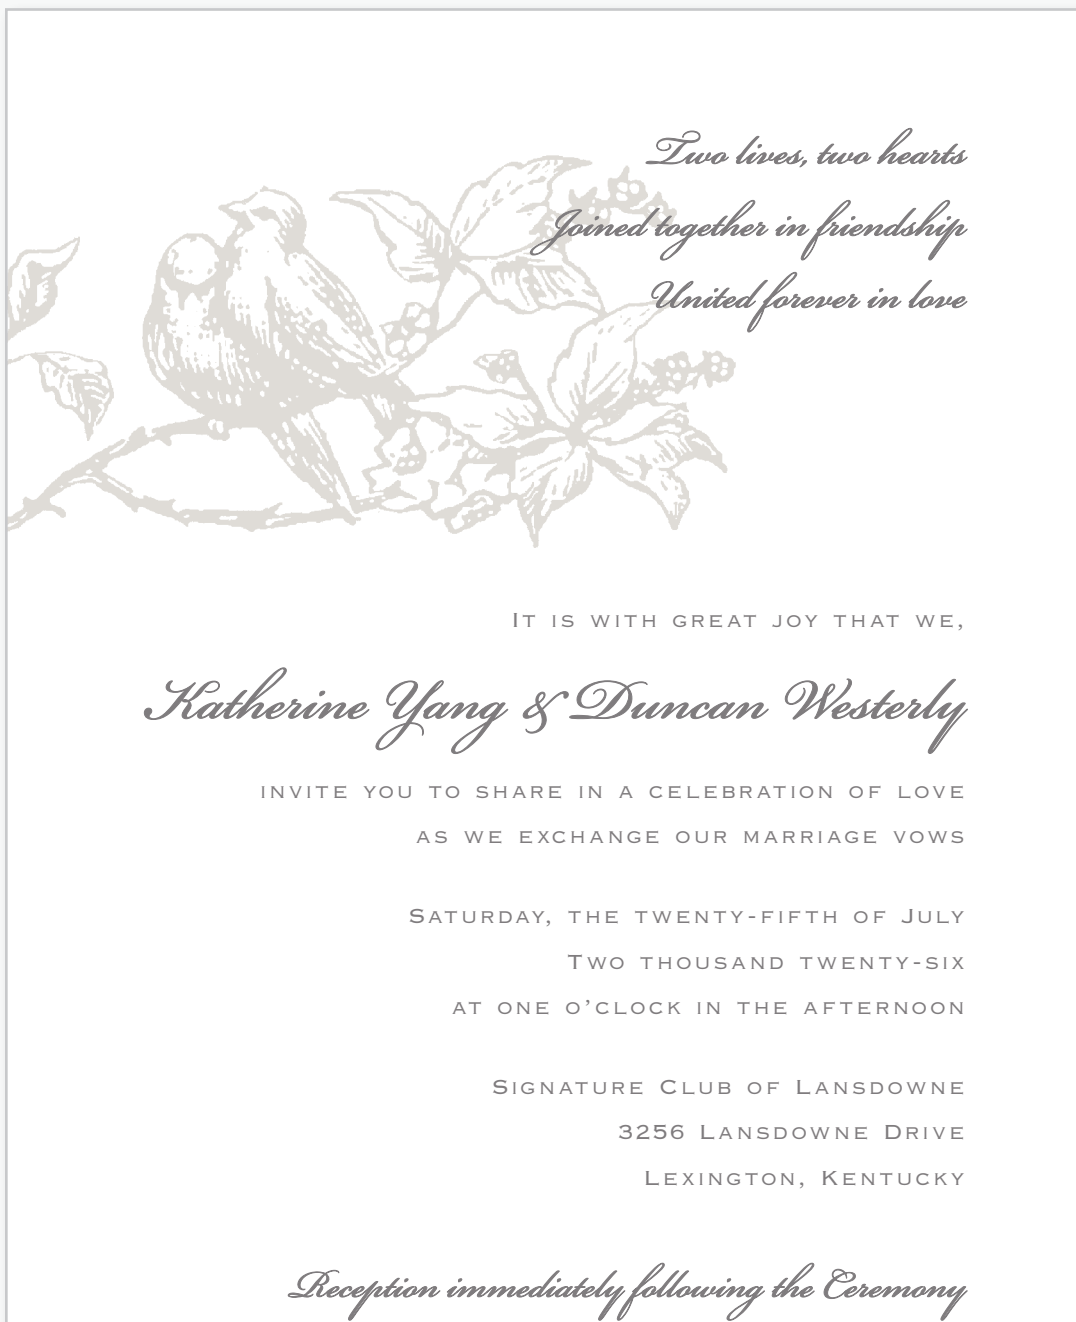

C MUSHROOM LOVE BIRDS DIGITAL INVITATION

PAPER CODE	DESCRIPTION
WAC07581DMUS	Mushroom Love Birds Digital Card
WAE071	White Single Envelope (not shown)
WAE0721	White Inside Envelope (ungummed, not shown)
WAE0731	White Outer Envelope (not shown)

DESIGN ELEMENTS

Typstyles	BICKHAM SCRIPT COPPERPLATE GOTHIC 32 (block)
Ink Color	Pewter
Process	Digitally Printed Only

The Love Birds design on these cards remains fixed in color shown.