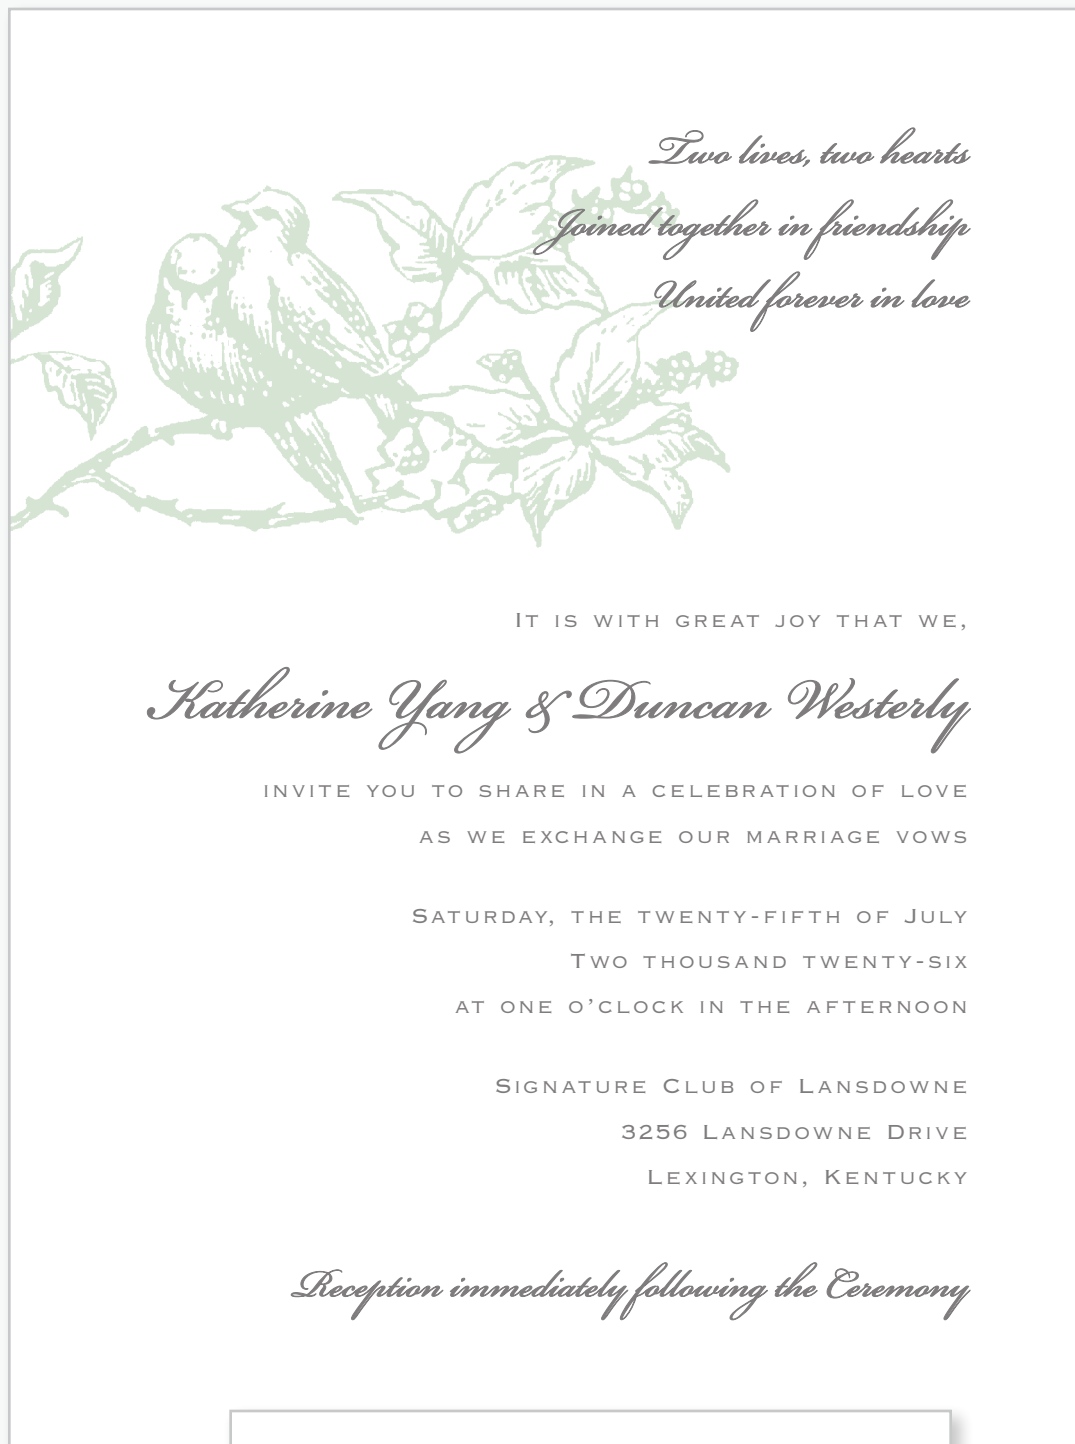

E CLOVER LOVE BIRDS DIGITAL INVITATION

PAPER CODE	DESCRIPTION
WAC07581DCLO	Clover Love Birds Digital Card
WAE071	White Single Envelope (not shown)
WAE0721	White Inside Envelope (ungummed, not shown)
WAE0731	White Outer Envelope (not shown)

DESIGN ELEMENTS

Typestyles	BICKHAM SCRIPT COPPERPLATE GOTHIC 32 (block)
Ink Color	Pewter
Process	Digitally Printed Only

The Love Birds design on these cards remains fixed in color shown.

F CLOVER LOVE BIRDS DIGITAL REPLY CARD

PAPER CODE	DESCRIPTION
WAC01581DCLO	Clover Love Birds Digital Card
WAE011	White Envelope (not shown)

DESIGN ELEMENTS

Typestyles	BICKHAM SCRIPT COPPERPLATE GOTHIC 32 (block)
Ink Colors	Pewter, Clover
Process	Digitally Printed Only

There is no multiple-color printing charge for an item that is digitally printed only.