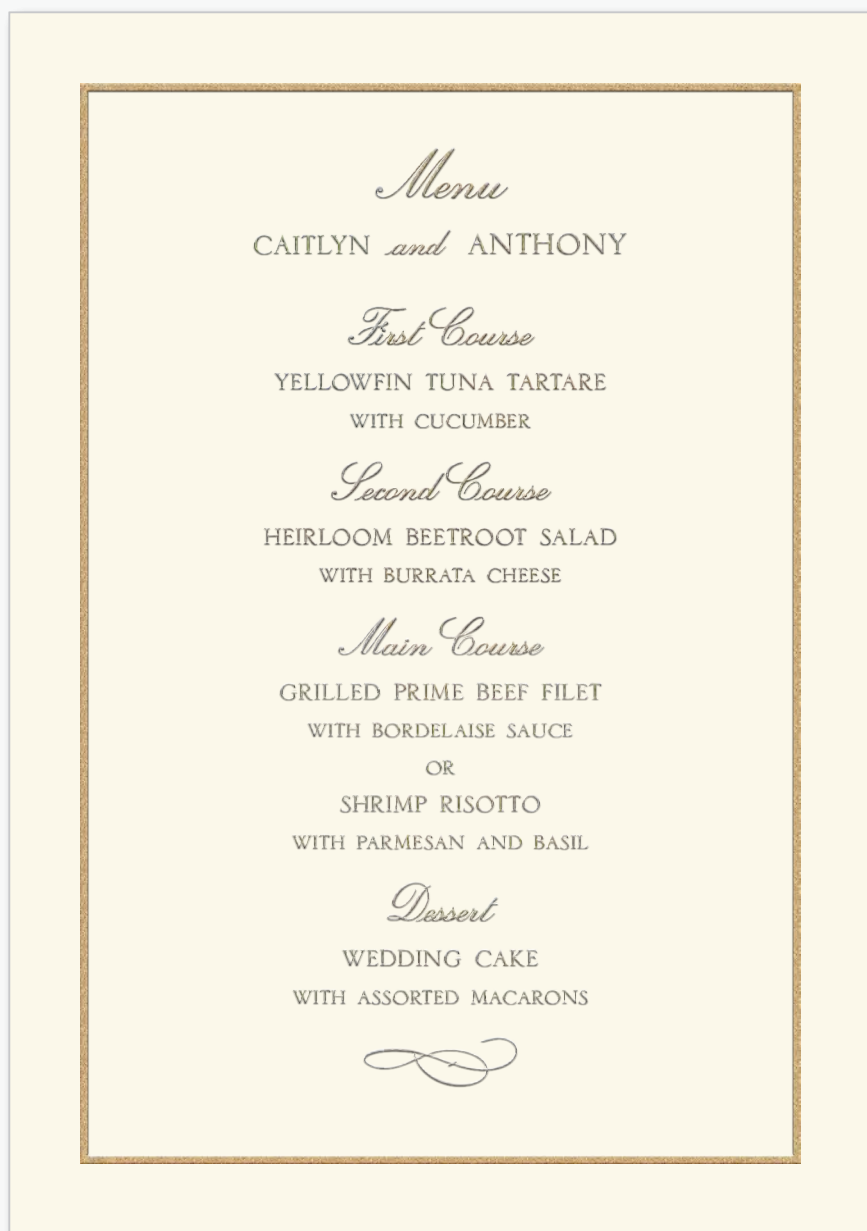

C DEBOSSSED PANEL RECEPTION CARD

PAPER CODE	DESCRIPTION
WAC011406	Debossed Panel Card

DESIGN ELEMENTS

Typestyles	SERLIO (block, shown all small caps with letter spacing added) LONDON SCRIPT
Motif	H-002C (Swash Adornment)
Ink Color	Navy
Process	Engraved

D ECRU MENU CARD

PAPER CODE	DESCRIPTION
WAC03006	Ecru Card

DESIGN ELEMENTS

Typestyles	LONDON SCRIPT SERLIO (block, shown all small caps with letter spacing added)
Motif	H-002C (Swash Adornment)
Frame	D-312
Ink Color	Gold
Process	Engraved

E DEBOSSSED PANEL NOTE

PAPER CODE	DESCRIPTION
WAN011406	Debossed Panel Note
WAE016	Ecru Envelope

DESIGN ELEMENTS

Monogram	MON206A
Ink Color	Gold
Process	Engraved
Lining	LIN443E Metallic Gold (additional - price group E)