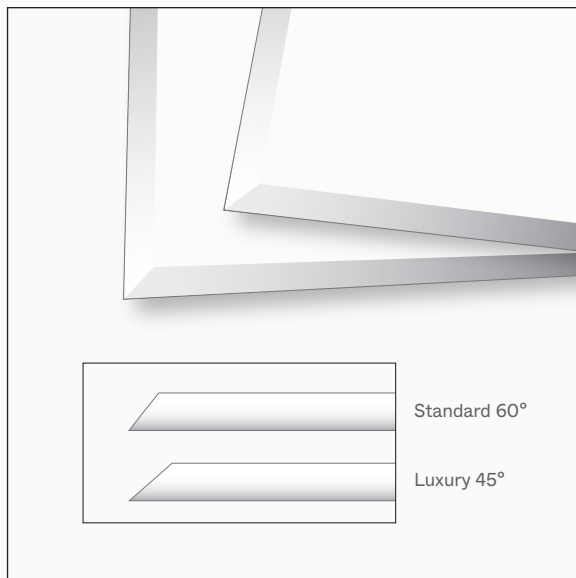

EDGE TREATMENTS

BEVEL EDGE
AVAILABLE IN STANDARD AND LUXURY BEVEL

THE SLANTED CUT EDGE OF A BEVEL GIVES A POLISHED LOOK TO STATIONERY AND INVITATIONS. BEVELS CAN BE APPLIED AT THE STANDARD 60 DEGREE OR THE STRIKING 45 DEGREE LUXURY BEVEL ON SELECT STOCKS. COLOR MAY BE ADDED TO A BEVEL EDGE WITH A CURATED SELECTION OF INK COLORS OR FOILS.