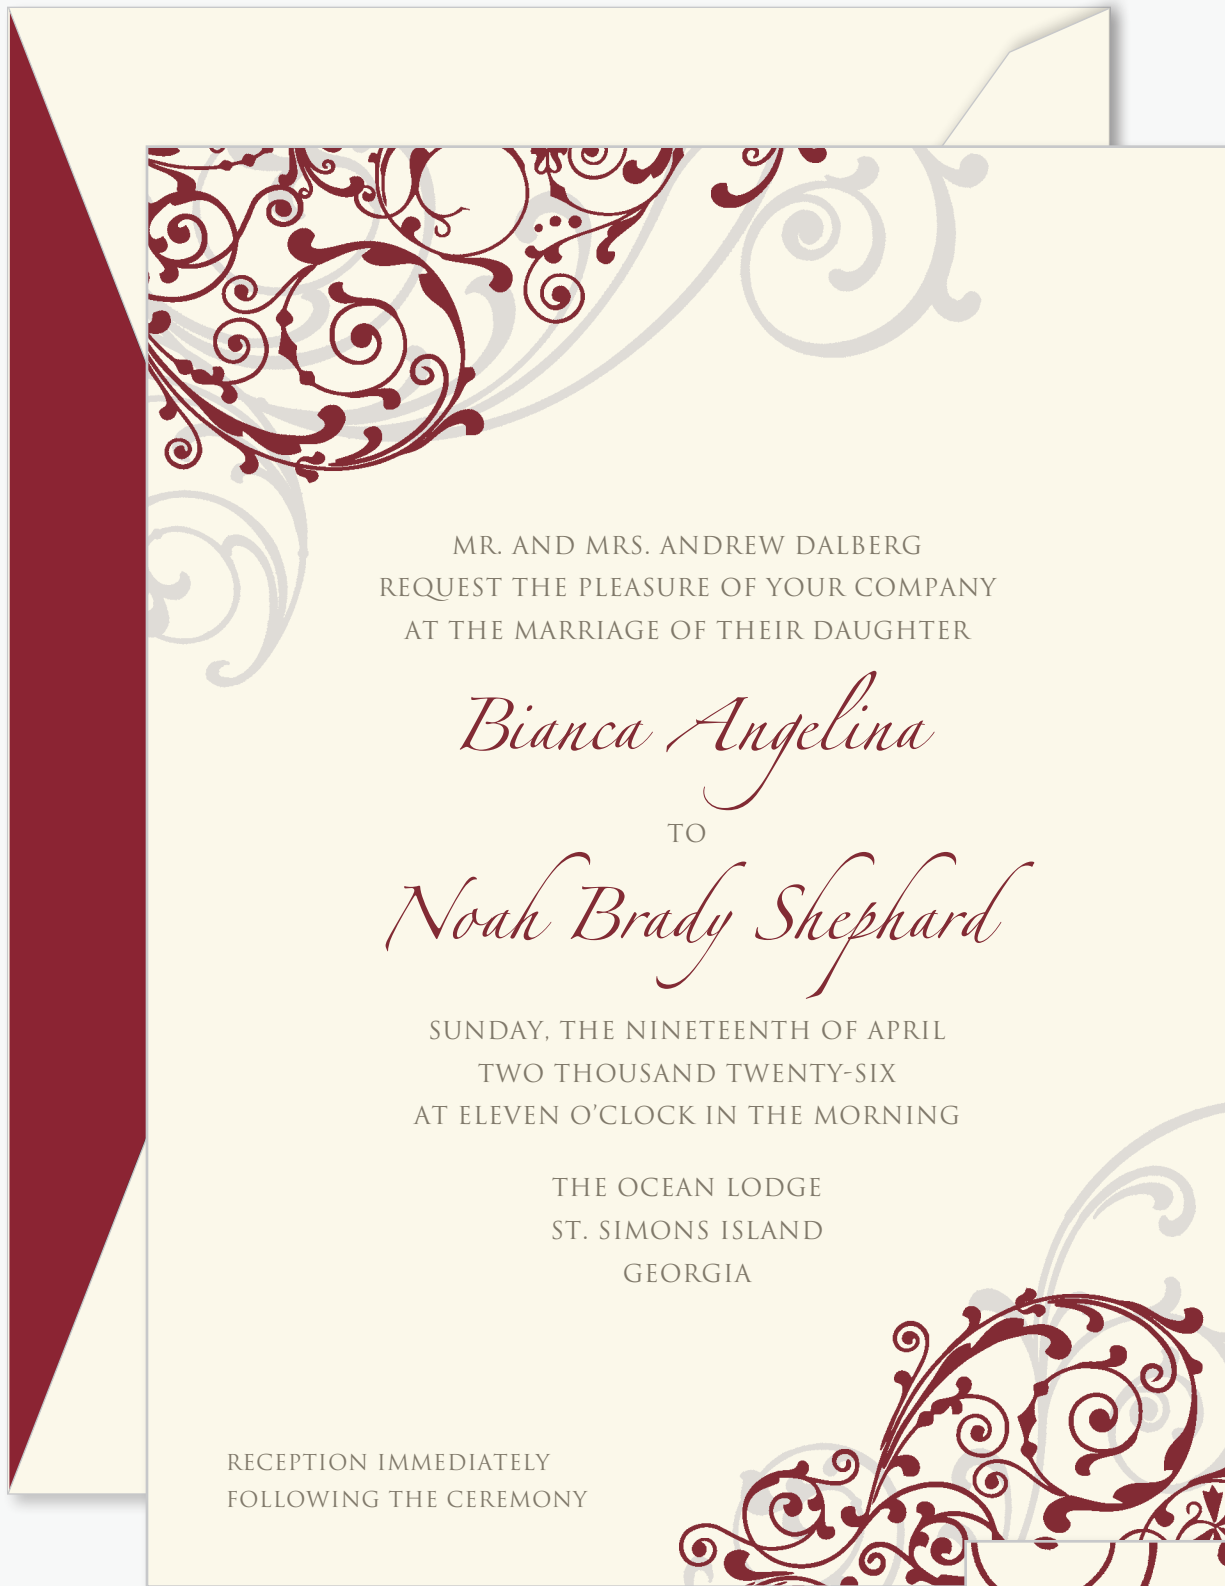

MADISON *and* ADRIAN
HUGHES

A BURGUNDY SCROLLWORK DIGITAL INVITATION

PAPER CODE	DESCRIPTION
WAC07166DBUR	Burgundy Scrollwork Digital Card
WAE076	Ecrú Single Envelope
WAE0726	Ecrú Inside Envelope (ungummed, not shown)
WAE0736	Ecrú Outer Envelope (not shown)