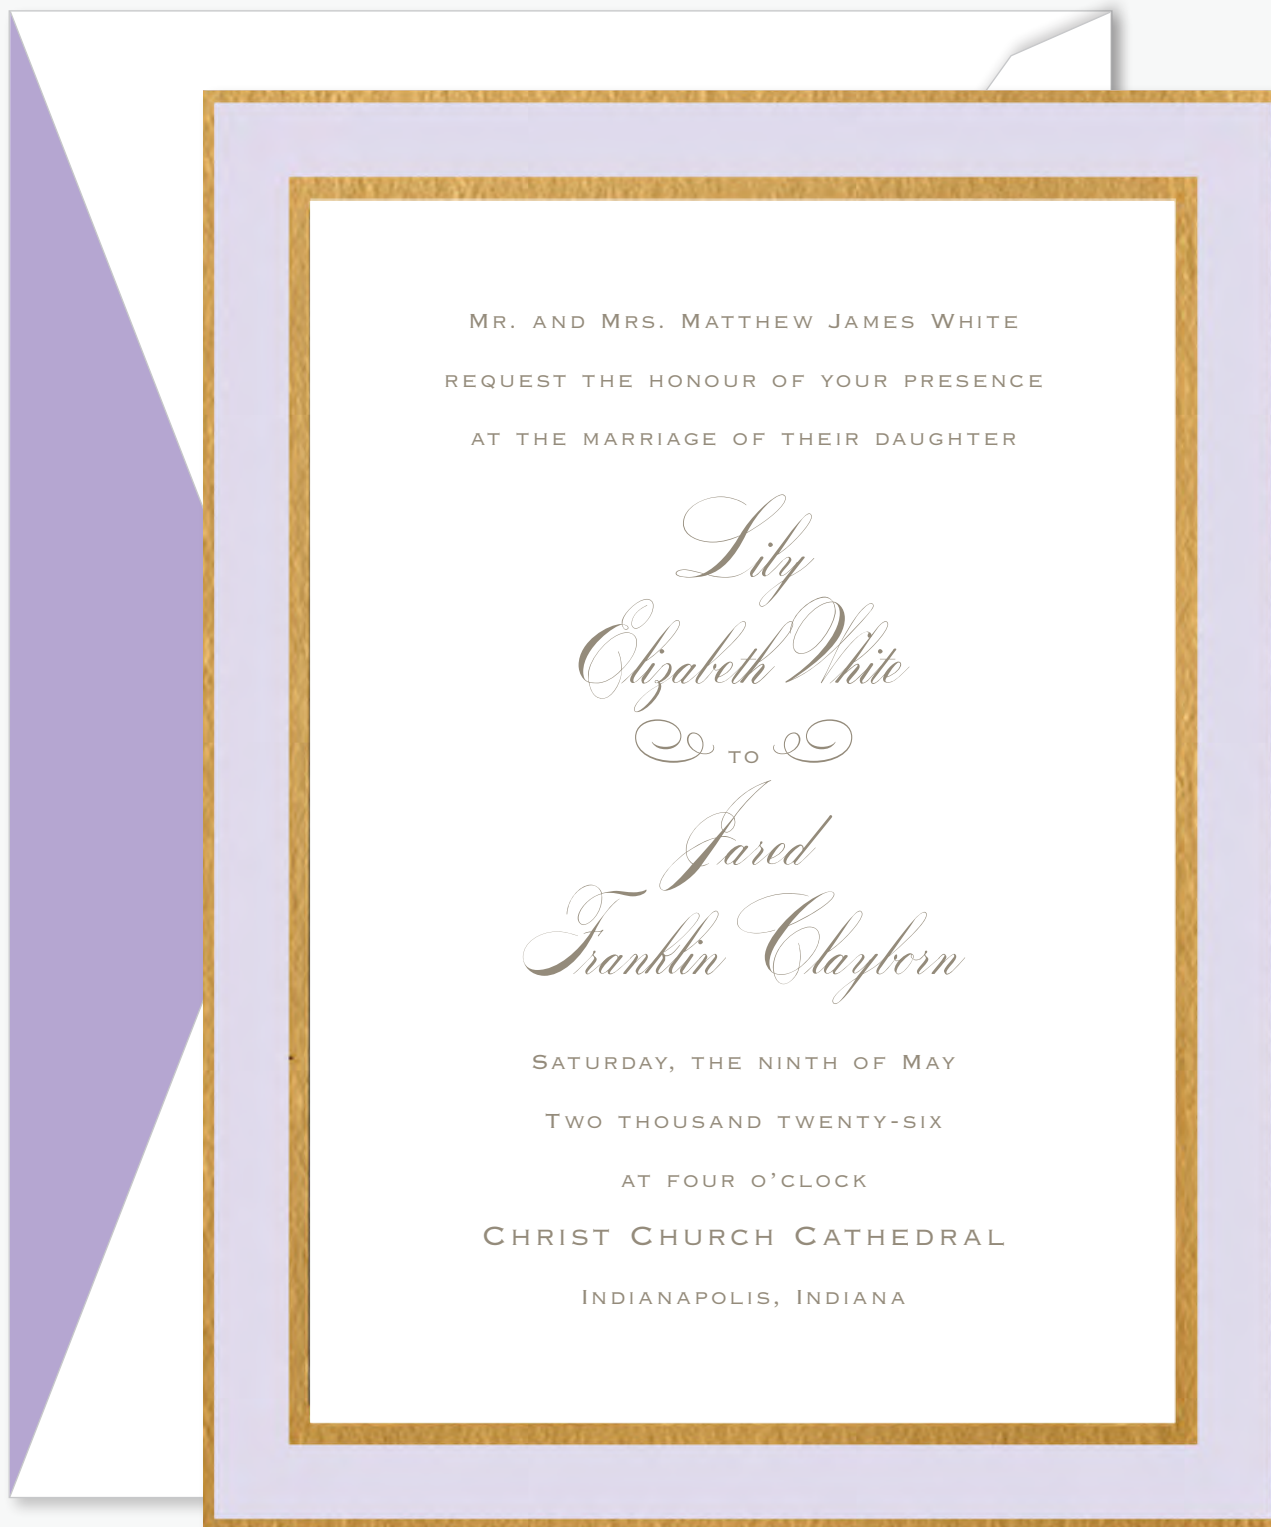

first kiss suite

A FOIL STAMPED LAVENDER FIRST KISS DIGITAL INVITATION

PAPER CODE	DESCRIPTION
WAC07241DLAV	Foil Stamped Lavender First Kiss Digital Card
WAE071	White Single Envelope
WAE0721	White Inside Envelope (ungummed, not shown)
WAE0731	White Outer Envelope (not shown)

DESIGN ELEMENTS

Typestyles	COPPERPLATE GOTHIC 32 (block) BANK GORDON (script)
Motifs	H-988 (Swirl Kiss Left), H-989 (Swirl Kiss Right)
Ink Color	Mushroom
Process	Digitally Printed Only
Lining	LIN909A Lilac (additional - price group A)

The border design on this card remains fixed as shown.